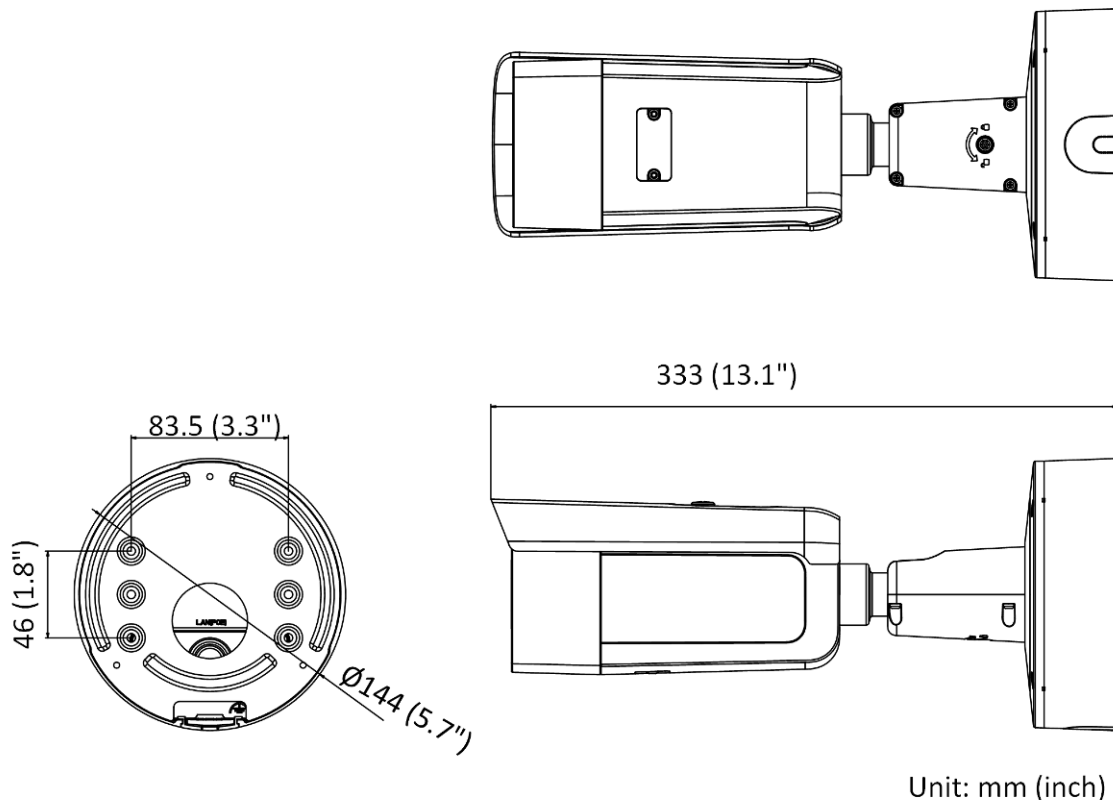

▪ **Available Model**

DS-2CD3626G2-IZS (2.7 to 13.5 mm)

▪ **Typical Application**

Hikvision products are classified into three levels according to their anti-corrosion performance. Refer to the following description to choose for your using environment.

This model has NO SPECIFIC PROTECTION.

Level	Description
Top-level protection	Hikvision products at this level are equipped for use in areas where professional anti-corrosion protection is a must. Typical application scenarios include coastlines, docks, chemical plants, and more.
Moderate protection	Hikvision products at this level are equipped for use in areas with moderate anti-corrosion demands. Typical application scenarios include coastal areas about 2 kilometers (1.24 miles) away from coastlines, as well as areas affected by acid rain.
No specific protection	Hikvision products at this level are equipped for use in areas where no specific anti-corrosion protection is needed.

▪ **Dimension**