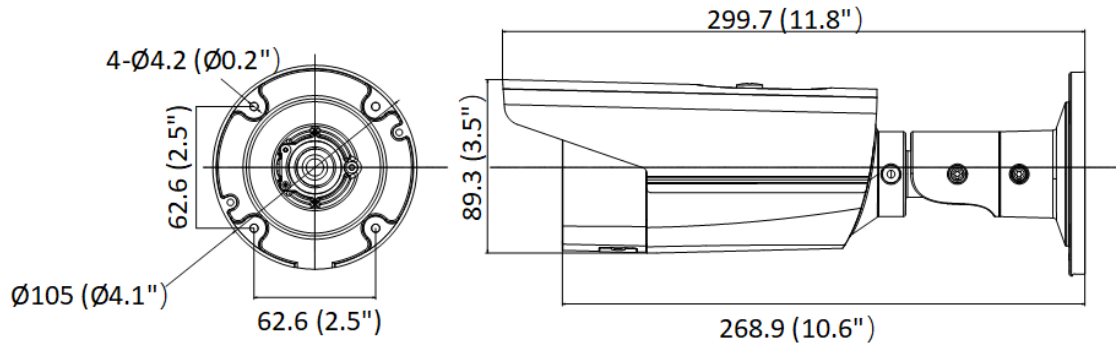

No specific protection	Hikvision products at this level are equipped for use in areas where no specific anti-corrosion protection is needed.

▪ **Dimension**

Unit: mm (inch)

▪ **Accessory**

▪ **Optional**

DS-1260ZJ Junction Box	DS-1280ZJ-S Junction Box	DS-1275ZJ-SUS Vertical Pole Mount	DS-1275ZJ-S-SUS Vertical Pole Mount	DS-1276ZJ-SUS Corner Mount