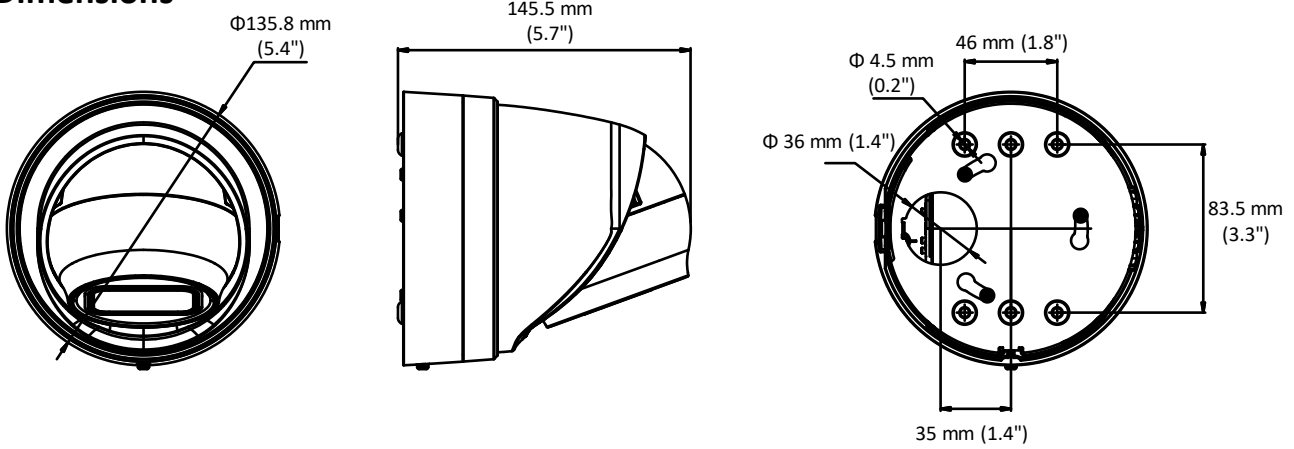

Dimensions

Accessories

DS-1281ZJ-DM23
Inclined Ceiling Mount

DS-1473ZJ-135B
Wall Mount
with Junction Box