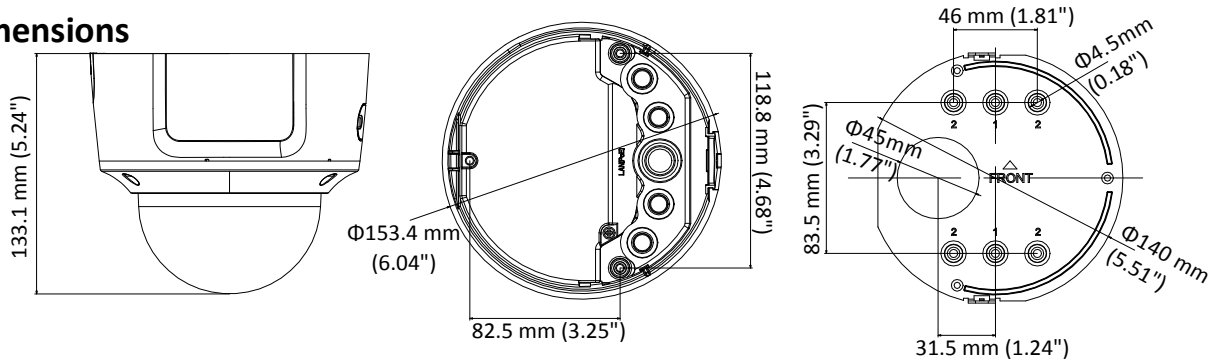

Available Model:

DS-2CD2785FWD-IZS

Dimensions

Accessories

DS-1475ZJ-SUS
Vertical Pole Mount

DS-1476ZJ-SUS
Corner Mount

Distributed by