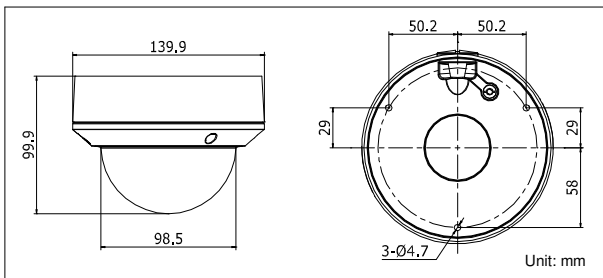

### Key Features

- 4 Megapixel High Resolution
- Full HD1080p Video
- Dual Video Streams
- 2.8 mm to 12 mm Motorized Lens
- 120 dB Wide Dynamic Range
- 3D Digital Noise Reduction
- Smart Features
- PoE (802.3af)
- IR Range 30 Meters (~100 feet)
- IP66 and IK10 Protection
- Audio and Alarm Input/Output
- Edge Storage, MicroSD Slot, 128 GB

### Dimensions