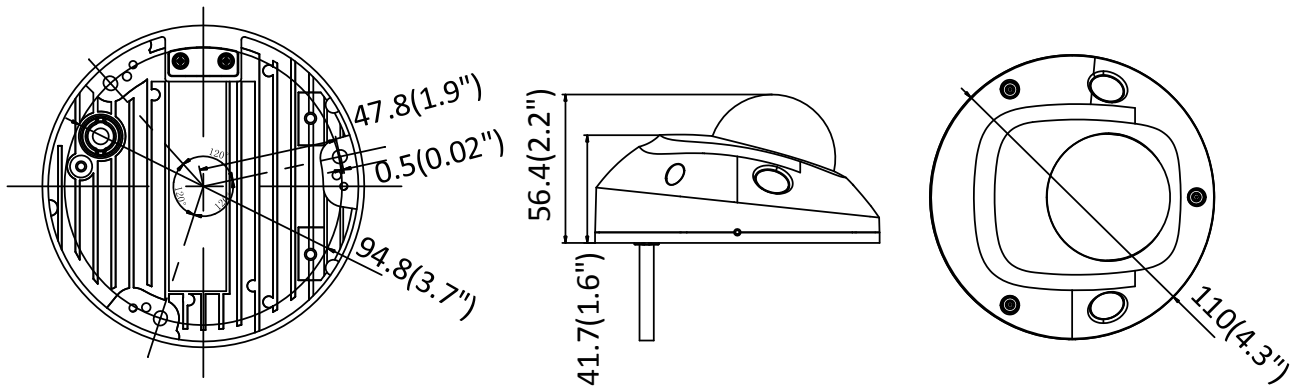

Web Client Language	32 languages English, Russian, Estonian, Bulgarian, Hungarian, Greek, German, Italian, Czech, Slovak, French, Polish, Dutch, Portuguese, Spanish, Romanian, Danish, Swedish, Norwegian, Finnish, Croatian, Slovenian, Serbian, Turkish, Korean, Traditional Chinese, Thai, Vietnamese, Japanese, Latvian, Lithuanian, Portuguese (Brazil)
Power Supply	12 VDC $\pm$ 25%, PoE (802.3af)
Power Consumption and Current	12 VDC, 0.7 A, max. 8.5 W, Φ 5.5mm coaxial plug power PoE (802.3af, 36 V to 57 V), 0.3 A to 0.1 A, max. 10 W
Protection Level	IK8, IP66
Material	Front cover: plastic, Bottom base: metal
Dimensions	Φ110 mm $\times$ 56.4 mm (Φ4.3" $\times$ 2.2")
Weight	Camera: Approx. 400 g (0.9 lb.)

Available Model

DS-2CD2545FWD-I (2.8/4/6 mm), DS-2CD2545FWD-IS (2.8/4/6 mm), DS-2CD2545FWD-IW (2.8/4/6 mm), DS-2CD2545FWD-IWS (2.8/4/6 mm)

Dimension

Accessory

Junction Box

Junction Box