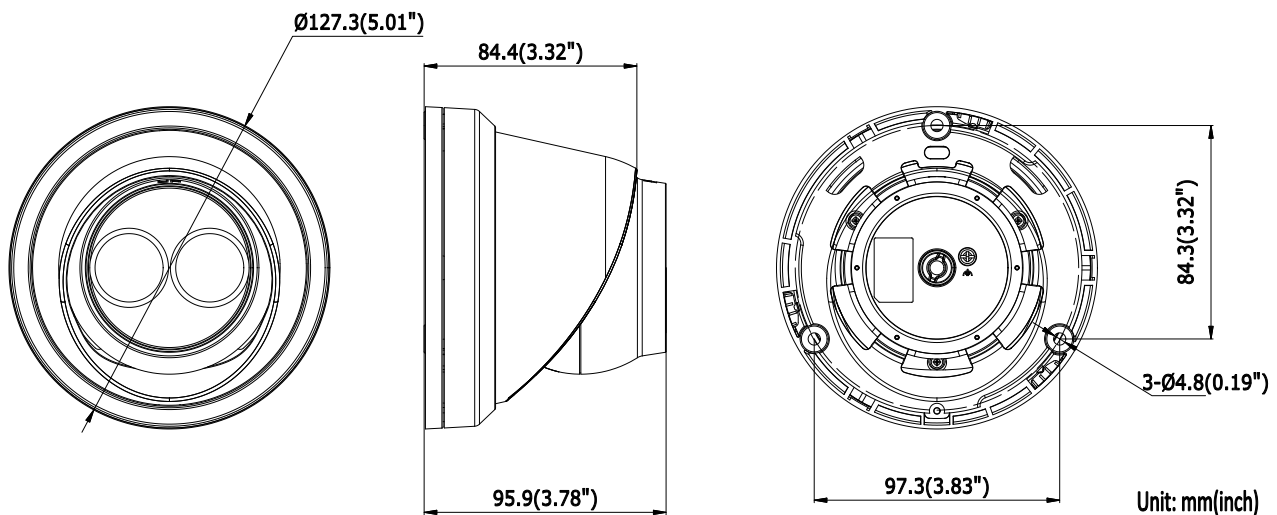

General Function	One-key Reset, Dual-VCA, Anti-Flicker, Heartbeat, Mirror, Password Protection, Privacy Mask, Watermark, IP Address Filter
Interface	
Communication Interface	1 RJ45 10M/100M self-adaptive Ethernet port
On-board Storage	Built-in microSD/SDHC/SDXC slot, up to 128 GB
Smart Feature-set	
Behavior Analysis	Line crossing detection, intrusion detection, unattended baggage detection, object removal detection
Line Crossing Detection	Cross a pre-defined virtual line, up to 1 pre-defined virtual lines supported
Intrusion Detection	Enter and loiter in a pre-defined virtual region, up to 1 pre-defined virtual regions supported
Object Removal Detection	Objects removed from the pre-defined region, such as the exhibits on display.
Unattended Baggage Detection	Objects left over in the pre-defined region such as the baggage, purse, dangerous materials
Face Detection	Human face appears in the image can be detected and trigger linkage method
General	
Operating Conditions	-30 °C to +60 °C (-22 °F to +140 °F), Humidity 95% or less (non-condensing)
Power Supply	12 VDC ± 25%, 6W PoE(802.3af, 42.5 – 57V, class 3), 7W
IR Range	Up to 30 m
Protection Level	IP67
Dimensions	Camera: Φ 127.3 × 95.9 mm (5.01" × 3.78") Package: 150 × 150 × 141 mm (5.91" × 5.91" × 5.55")
Weight	Camera: 620 g (1.37 lb.)

Available Models

DS-2CD2335FWD-I

Dimensions