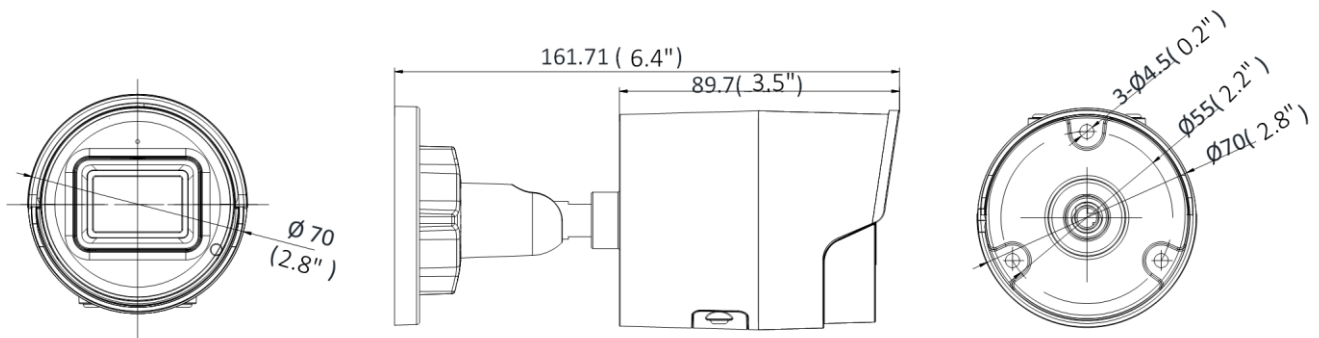

Dimension

Unit: mm(Inch)

Accessory

Optional

DS-1280ZJ-XS (Black) Junction Box	DS-1280ZJ-XS Junction Box

Distributed by

Headquarters

No.555 Qianmo Road, Binjiang District,
Hangzhou 310051, China
T +86-571-8807-5998
overseasbusiness@hikvision.com

Hikvision USA
T +1-909-895-0400
sales.usa@hikvision.com

Hikvision Australia
T +61-2-8599-4233
salesau@hikvision.com

Hikvision India
T +91-22-28469900
sales@pramahikvision.com

Hikvision Canada
T +1-866-200-6690
sales.canada@hikvision.com

Hikvision Thailand
T +662-275-9949
sales.thailand@hikvision.com

Hikvision Europe
T +31-23-5542770
sales.eu@hikvision.com

Hikvision Italy
T +39-0438-6902
info.it@hikvision.com

Hikvision Brazil
T +55 11 3318-0050
Latam.support@hikvision.com

Hikvision Turkey
T +90 [216]521 7070- 7074
sales.tr@hikvision.com

Hikvision Malaysia
T +601-7652-2413
sales.my@hikvision.com

Hikvision UK & Ireland
T +01628-902140
sales.uk@hikvision.com

Hikvision South Africa
Tel: +27 (10) 0351172
sale.africa@hikvision.com

Hikvision France
T +33(0)1-85-330-450
info.fr@hikvision.com

Hikvision Kazakhstan
T +7-727-9730667
nikia.panfilov@hikvision.ru

Hikvision Vietnam
T +84-974270888
sales.vt@hikvision.com

Hikvision UAE
T +971-4-4432090
salesme@hikvision.com

Hikvision Singapore
T +65-6684-4718
sg@hikvision.com

Hikvision Spain
T +34-91-737-16-55
info.es@hikvision.com

Hikvision Tashkent
T +99-87-1238-9438
uzb@hikvision.ru

Hikvision Hong Kong
T +852-2151-1761
info.hk@hikvision.com

Hikvision Russia
T +7-495-669-67-99
saleru@hikvision.com

Hikvision Korea
T +82-(0)31-731-8817
sales.korea@hikvision.com

Hikvision Poland
T +48-22-460-01-50
info.pl@hikvision.com

Hikvision Indonesia
T +62-21-2933759
Sales.Indonesia@hikvision.com

Hikvision Colombia
sales.colombia@hikvision.com