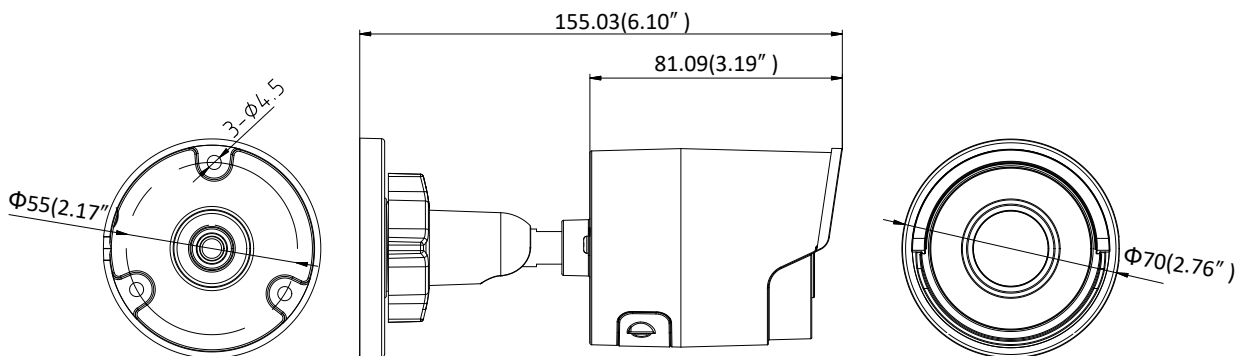

General Function	One-key Reset, Anti-Flicker, Heartbeat, Mirror, Password Protection, Privacy Mask, Watermark, IP Address Filter
Smart Feature-set	
Behavior Analysis	Line crossing detection, intrusion detection, unattended baggage detection, object removal detection
Line Crossing Detection	Cross a pre-defined virtual line, up to 1 pre-defined virtual lines supported
Intrusion Detection	Enter and loiter in a pre-defined virtual region, up to 1 pre-defined virtual regions supported
Object Removal Detection	Objects removed from the pre-defined region, such as the exhibits on display.
Unattended Baggage Detection	Objects left over in the pre-defined region such as the baggage, purse, dangerous materials
Face Detection	Human face appears in the image can be detected and trigger linkage method
Interface	
Communication Interface	1 RJ45 10M/100M self-adaptive Ethernet port
On-board Storage	Built-in microSD/SDHC/SDXC slot, up to 128 GB
General	
Operating Conditions	-30 °C to +60 °C (-22 °F to +140 °F), Humidity 95% or less (non-condensing)
Power Supply	12 VDC ± 25%, 6W PoE(802.3af, class 3), 7W
IR Range	Up to 30 m
Protection Level	IP67
Dimensions	Camera: $\Phi 70 \times 155.03$ mm ($\Phi 2.76'' \times 6.1''$) Package: $216 \times 121 \times 118$ mm ($8.5'' \times 4.76'' \times 4.65''$)
Weight	Camera: 410 g (0.9 lb.)

Available Models

DS-2CD205RFWD-I

Dimensions