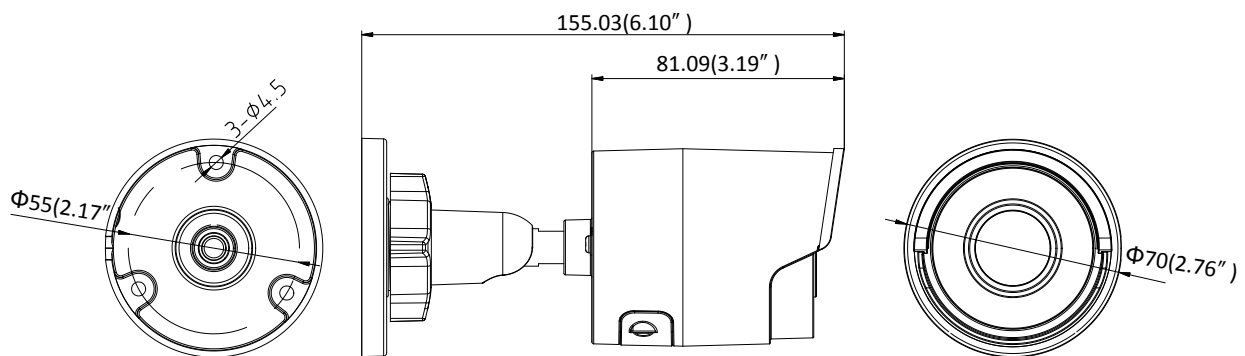

General Function	One-key Reset, Anti-Flicker, Heartbeat, Mirror, Password Protection, Privacy Mask, Watermark, IP Address Filter
Interface	
Communication Interface	1 RJ45 10M/100M self-adaptive Ethernet port
On-board Storage	Built-in microSD/SDHC/SDXC slot, up to 128 GB
Smart Feature-set	
Behavior Analysis	Line crossing detection, intrusion detection, unattended baggage detection, object removal detection
Line Crossing Detection	Cross a pre-defined virtual line, up to 1 pre-defined virtual lines supported
Intrusion Detection	Enter and loiter in a pre-defined virtual region, up to 1 pre-defined virtual regions supported
Object Removal Detection	Objects removed from the pre-defined region, such as the exhibits on display.
Unattended Baggage Detection	Objects left over in the pre-defined region such as the baggage, purse, dangerous materials
Face Detection	Human face appears in the image can be detected and trigger linkage method
General	
Operating Conditions	-30 °C to +60 °C (-22 °F to +140 °F), Humidity 95% or less (non-condensing)
Power	12 VDC ± 25%, 5W PoE(802.3af, class 3), 6.5W
IR Range	Up to 30 m
Protection Level	IP67
Dimensions	Camera: $\Phi 70 \times 155.03$ mm ($\Phi 2.76'' \times 6.1''$) Package: $216 \times 121 \times 118$ mm ($8.5'' \times 4.76'' \times 4.65''$)
Weight	Camera: 410 g (0.9 lb.)

Available Models

DS-2CD202RFWD-I

Dimensions

Unit: mm