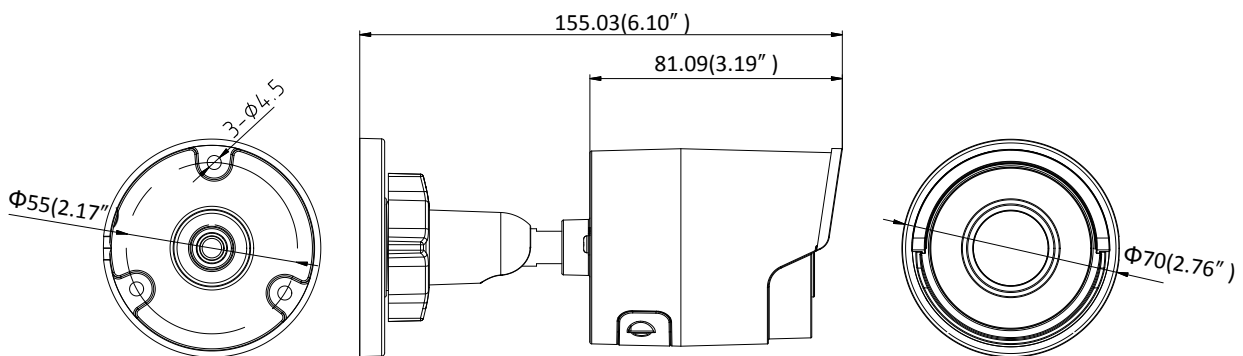

General Function	One-key Reset, Anti-Flicker, Heartbeat, Mirror, Password Protection, Privacy Mask, Watermark, IP Address Filter
Interface	
Communication Interface	1 RJ45 10M/100M self-adaptive Ethernet port
On-board Storage	Built-in microSD/SDHC/SDXC slot, up to 128 GB
Smart Feature-set	
Behavior Analysis	Line crossing detection, intrusion detection, unattended baggage detection, object removal detection
Line Crossing Detection	Cross a pre-defined virtual line, up to 1 pre-defined virtual lines supported
Intrusion Detection	Enter and loiter in a pre-defined virtual region, up to 1 pre-defined virtual regions supported
Object Removal Detection	Objects removed from the pre-defined region, such as the exhibits on display.
Unattended Baggage Detection	Objects left over in the pre-defined region such as the baggage, purse, dangerous materials
Face Detection	Human face appears in the image can be detected and trigger linkage method
General	
Operating Conditions	-30 °C to +60 °C (-22 °F to +140 °F), Humidity 95% or less (non-condensing)
Power	12 VDC $\pm$ 25%, 5W PoE(802.3af, class 3), 6.5W
IR Range	Up to 30 m
Protection Level	IP67
Dimensions	Camera: $\Phi 70 \times 155.03$ mm ($\Phi 2.76'' \times 6.1''$) Package: $216 \times 121 \times 118$ mm ($8.5'' \times 4.76'' \times 4.65''$)
Weight	Camera: 410 g (0.9 lb.)

Available Models

DS-2CD2025FWD-I

Dimensions

Unit: mm