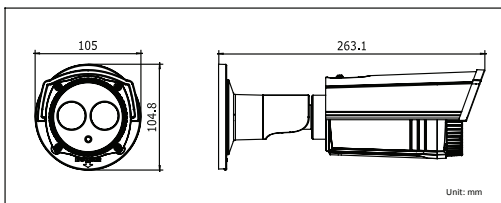

DS-2CC12C2S-IT3 HD720p EXIR Bullet Camera

EXIR

Key features

- HD720p video output
- True Day/Night
- Up to 40m IR Distance with EXIR technology
- IP66 Weatherproof

Dimensions

Available models

DS-2CC12C2S-IT3

DS-2CC12C2S-IT3	
Camera	
Image Sensor	1/3" Progressive Scan CMOS
Effective Pixels	1280(H)*720(V)
Min. Illumination	0.01 Lux @(F1.2,AGC ON), 0 Lux with IR
Shutter Time	1/100 s to 1/100,000 s
Lens	3.6mm (2.8mm, 6mm, 8mm, 12mm, 16mm optional)
	Angle of View: 78.8°(3.6mm), 103°(2.8mm), 51.2°(6mm), 37.6°(8mm), 24.6°(12mm), 18.8°(16mm)
Lens Mount	M12
Day & Night	ICR
Synchronization	Internal synchronization
Video Frame Rate	720p @25fps/720p @30fps
HD Video Output	SMPTE292M (HD-SDI)
General	
Working Temperature/Humidity	-10 °C - 60 °C (14 °F - 140 °F) Humidity 90% or less (non-condensing)
Power Supply	12V DC±10%
Power Consumption	Max. 6W
Ingress Protection	IP66
IR Range	40 meters
Dimension	105×104.8×263.1mm(4.13" ×4.13" ×10.36")
Weight	800 g (1.76 lb)