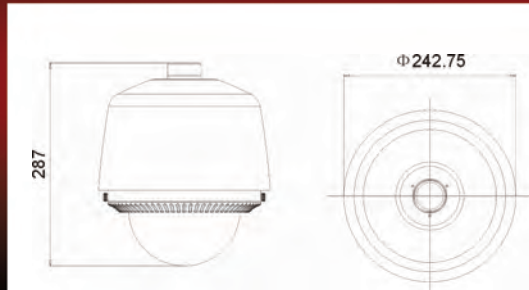

DS-2AF1-615X/DS-2AF1-605X 26X Analog Speed Dome Indoor/Outdoor

Specifications

Camera

Image Sensor	1/4" Sony EXview CCD
Effective Pixels	PAL: 752 (H)×582 (V) NTSC: 768 (H)×494 (V)
Horizontal Resolution	480TVL
Signal System	NTSC / PAL
Min. Illumination	1.0Lux / F1.4 (Color) 0.01Lux / F1.4 (B/W)
White Balance	ATW / Manual
AGC	Auto / Manual (On/Off)
S/N Ratio	50dB
BLC	ON / OFF
Electronic Shutter Speed	1/4s to 1/10,000s
Day & Night	Auto IR Cut Filter (On/Off)
Digital Zoom	Up to 12x
Privacy Masking	Up to 24 zones; 8 zones masked simultaneously in one image
Auto Focus	Auto / Manual

Pan & Tilt

Pan Range	360° endless rotation
Pan Speed	0.3°/s-400°/s (proportional zoom ratio)
Tilt Range	0°~90° (auto flip)
Tilt Speed	0.5°~150°/s (proportional zoom ratio)
Preset Positions	200
Tour Mode	OFF / Preset / Patrol (up to 8) / Pattern (up to 4) / Auto Scan / Random Scan / Frame Scan
Freeze Frame	Between Presets
Scheduled Task	Programmable Preset / Patrol / Auto Scan / Pattern / Random Scan / Frame Scan.
Restore/Reboot	Previous PTZ and lens status
PTZ Position Display	ON / OFF

Lens

Zoom Ratio	26x Zoom (3.5-91 mm)
Zoom Speed	Approx. 4.0 sec (Optical WIDE- TELE)
Field of View	1.6° to 42°
Min. Working Distance	320 mm (WIDE), 1500 mm (TELE)
Aperture Range	F1.4-F3.8

Input/Output

Monitor Output	1.0V[p-p] / 75Ω, NTSC (or PAL) composite; BNC
----------------	--