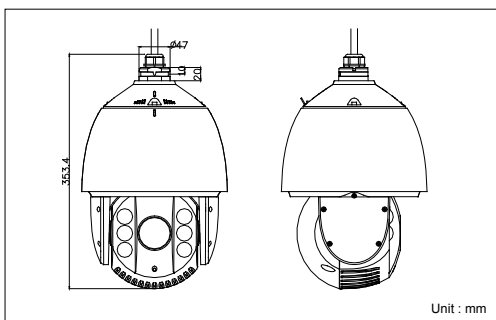

Dimensions

Accessories

Available models

DS-2AE7168-A : PAL, 24VAC, outdoor
DS-2AE7168N-A: NTSC, 24VAC, outdoor

DS-2AE7164-A : PAL, 24VAC, outdoor
DS-2AE7164N-A: NTSC, 24VAC, outdoor

	DS-2AE7168(N)-A	DS-2AE7164(N)-A
Camera		
Image Sensor	1/4" Sony CCD	1/3" Sony CCD
Effective Pixel	PAL: 976(H)×582(V)	
Horizontal Resolution	Color: 700 TVL, B/W: 750 TVL	
Min. illumination	Color: 0.02lux/(F1.6, AGC ON), 0.0008lux/(F1.6, AGC ON, sensitivity×256), 0 lux with IR B/W: 0.002lux/(F1.6, AGC ON), 0.00008lux/(F1.6, AGC ON, sensitivity×256), 0 lux with IR	
White Balance	Auto / One touch WB/Manual / ATW / Indoor / Outdoor	
AGC	Auto / Manual	
S / N Ratio	≥ 50dB	
Digital Noise Reductio	High/Medium/Low/Off	
Wide Dynamic Range	128x(On/Off/Auto)	
Shutter Speed	PAL: 1 ~1/10,000s, NTSC: 1 ~1/10,000s	
Day & Night	IR Cut Filter	
Digital Zoom	16X	
Privacy Mask	8 privacy masks programmable, a maximum of 8 zones can be masked simultaneously on the same video screen	
Focus Model	Auto / Semiautomatic / Manual	
Lens		
Focal Length	3.3 ~119mm, 36X	4 ~ 92mm, 23X
Zoom Speed	Approx. 6.0 s(Optical Wide-Tele)	Approx 4.0s(Optical Wide-Tele)
Angle of View	57.1~1.7 degree(Wide-Tele)	57.58 ~3.12 degree(Wide-Tele)
Min. Working Distance	10 ~1000mm (Wide-Tele)	
Aperture Range	F1.4 ~ F3.7	F1.6 ~ F3.7
Pan and Tilt		
Pan / Tilt Range	Pan: 360°endless; Tilt: -15° ~90° (Auto Flip)	
Pan / Tilt Speed	Pan Manual Speed: 0.1° ~160°/s, Pan Preset Speed: 240°/s Tilt Manual Speed: 0.1° ~120°/s, Tilt Preset Speed: 200°/s	
Proportional Zoom	Rotation speed can be adjusted automatically according to zoom multiples	
Number of Preset	256	
Patrol	8 patrols, up to 32 presets per patrol	
Pattern	4 patterns, with the total recording time not less than 10 minutes	
Power-off Memory	Support	
Park Action	Preset / Patrol / Pattern / Pan / Tilt / Auto / Random / Frame / Panorama scan	
PTZ Position Display	On / Off	
Compass	Support , the north can be set	
Scheduled Task	Preset / Patrol / Pattern / Pan / Tilt / Auto / Random / Frame / Panorama scan	
Infrared		
IR Range	Up to 100m	
IR irradiation angle	Automatically adjusted, depending on the zoom ratio	
Input/ Output		
Video Output	1.0V[p-p] / 75Ω, PAL / NTSC composite, BNC	
General		
RS-485 Protocols	HIKVISION, Pelco-P, Pelco-D, self-adaptive	
Power	24 VAC, 12VDC(-D model)max.30W(IR LED On,Heater On)max 24W(IR LED On)max.15W(IR LED On,Heater Off)	
Working Temperature	-30°C ~65°C (-22°F ~149°F)(outdoor dome)	
Humidity	90% or less	
Protection Level	IP66 TVS 4,000V lightning protection, surge protection and voltage transient protection	
Dimensions	Φ245 × 399mm (Φ9.65" × 15.71")	
Weight	Approx. 5.5kg(12.13lbs)	
Mount Option	Long-arm wall mount: DS-1601ZJ; Corner mount: DS-1601ZJ-corner; Pole Mount: DS-1601ZJ-pole; Power box mount:DS-1634ZJ