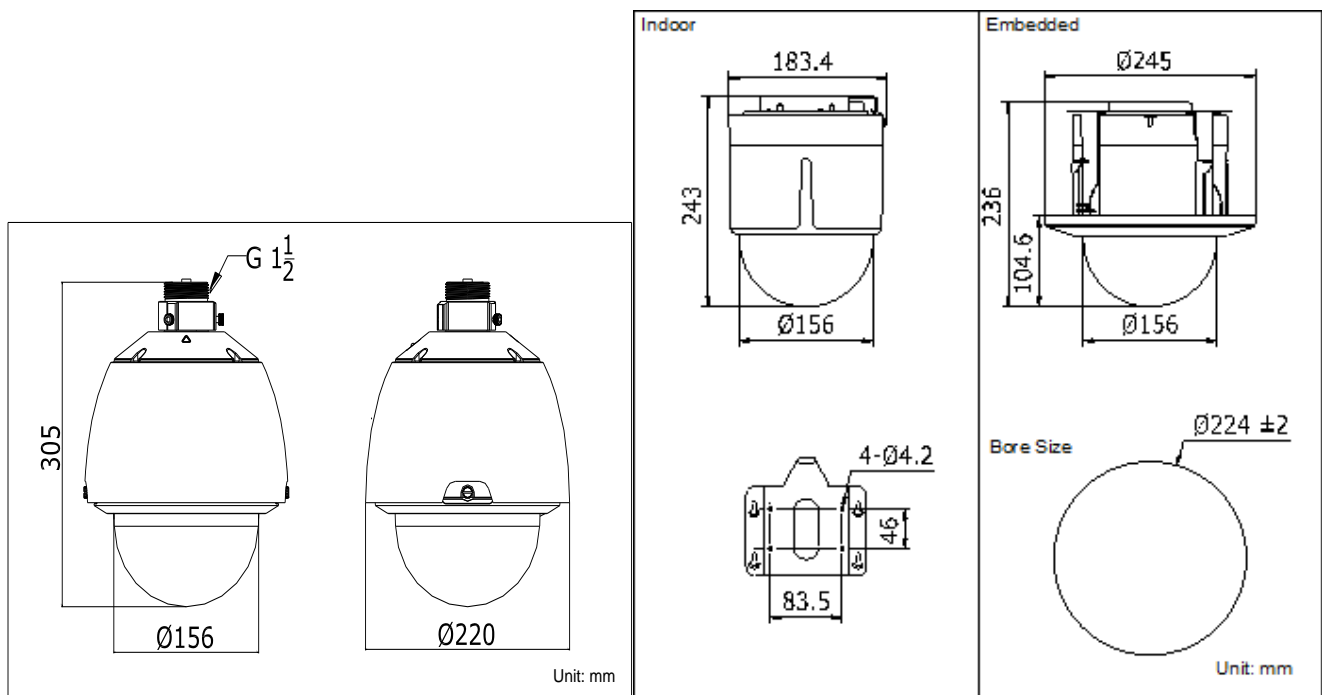

Dimensions

Order models

- DS-2AE5230T-A, 24VAC, outdoor
- DS-2AE5230T-A3, 24VAC, indoor

Accessories