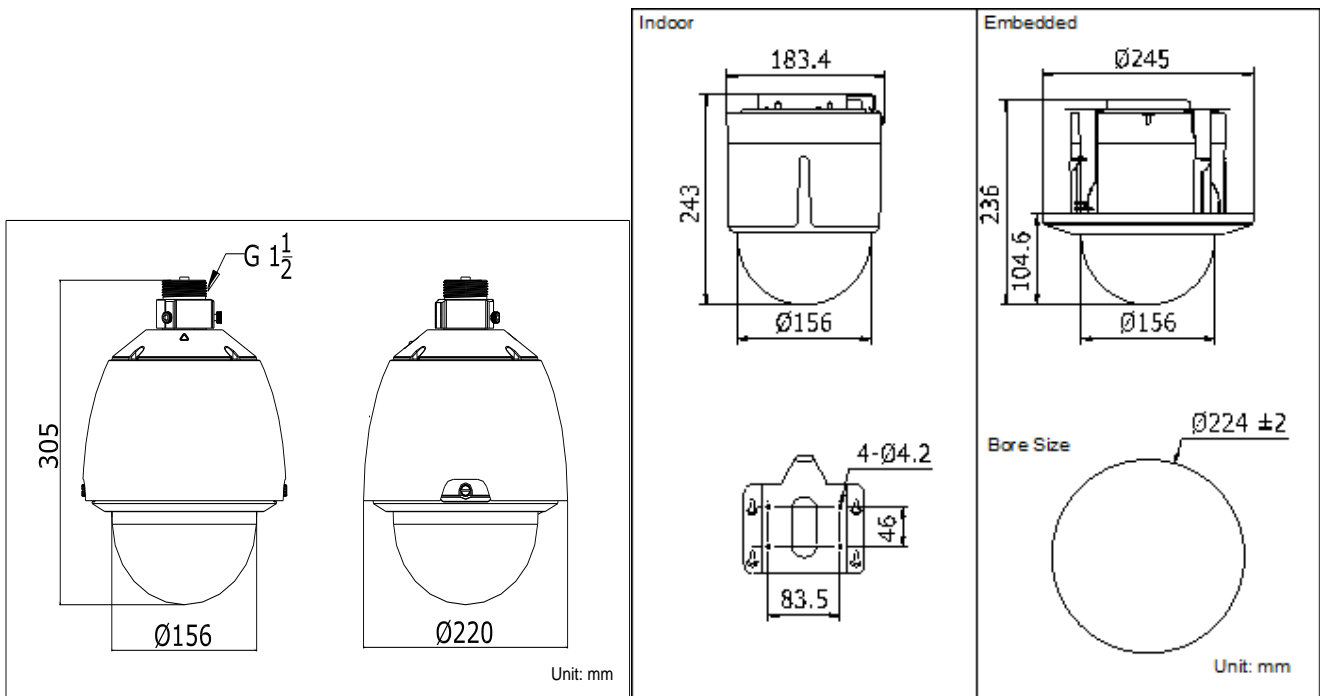

## Specifications

Parameter		Model
		<b>DS-2AE5223T-A: 24VAC, Outdoor</b> <b>DS-2AE5223T-A3: 24VAC, Indoor</b> <b>E Series 5 Inch turbo HD1080p PTZ Dome Camera</b>
Camera	Image Sensor	1/3" CMOS
	Max. Image Resolution	1920×1080
	Frame Rate	50Hz:25fps(1280×1080) 60Hz:30fps(1280×1080)
	Min. Illumination	Color: 0.05Lux@(F1.4,AGC ON) B/W: 0.005Lux@(F1.4,AGC ON)
	White Balance	Auto / Manual / ATW / Indoor / Outdoor
	AGC	Auto / Manual
	S / N Ratio	≥ 50dB
	3D DNR	Support
	Backlight Compensation	Support
	WDR	Digital WDR
	Shutter Time	PAL: 1-1/10,000s NTSC: 1-1/10,000s
	Day & Night	IR Cut Filter
	Digital Zoom	16x
	Privacy Mask	8 privacy masks programmable; a maximum of 8 zones can be masked simultaneously on the same video screen
Focus Model	Auto / Semiautomatic / Manual	
Lens	Focal Length	4-92mm, 23X
	Zoom Speed	Approx.3.0s(Optical Wide-Tele)
	Angle of View	49-2.2 degree(Wide-Tele)
	Min. Working Distance	10-1000mm (Wide-Tele)
	Aperture	F1.4-F3.5
Pan and Tilt	Pan Range	360° endless
	Pan Speed	Pan Manual Speed: 0.1°-250°/s, Pan Preset Speed: 300°/s
	Tilt Range	-5°-90° (Auto Flip)
	Tilt Speed	Tilt Manual Speed: 0.1°-150°/s, Tilt Preset Speed: 200°/s
	Proportional Zoom	Rotation speed can be adjusted automatically according to zoom multiples

## Dimensions