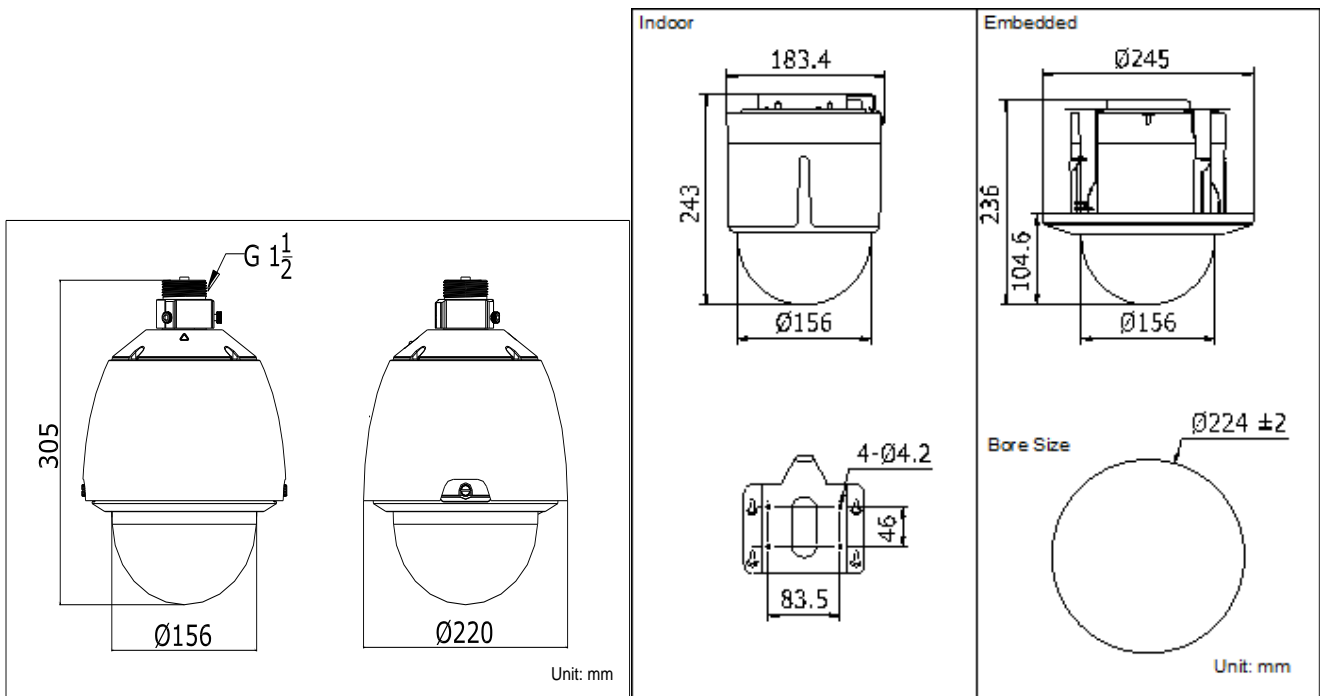

Dimensions

Order models

- DS-2AE5023-A, PAL, 24VAC, outdoor
- DS-2AE5023-A3, PAL, 24VAC, indoor
- DS-2AE5023N-A, NTSC, 24VAC, outdoor
- DS-2AE5023N-A3, NTSC, 24VAC, indoor