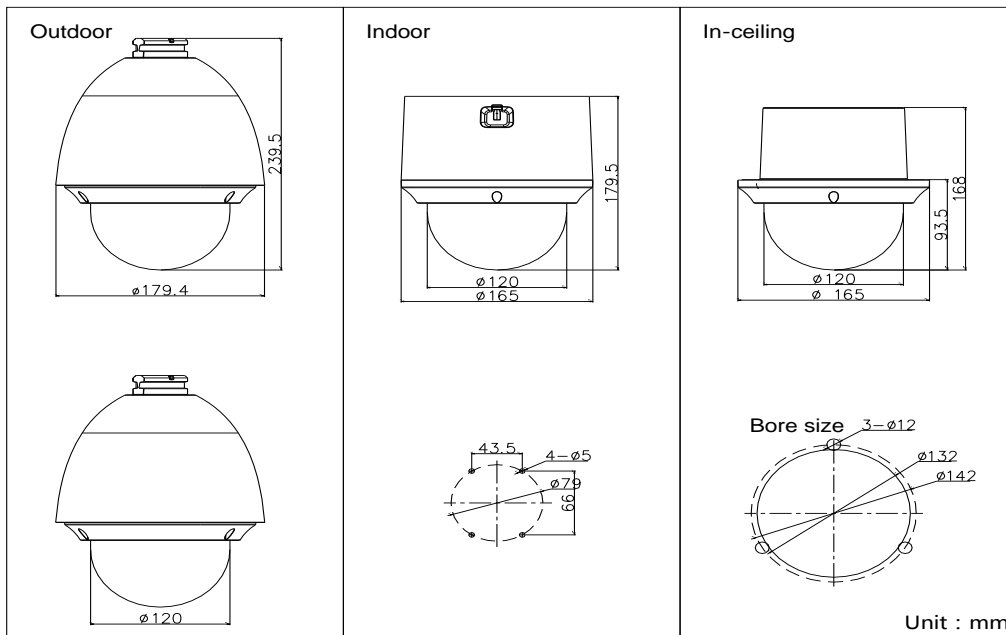

## Specifications

Parameter		Model
		DS-2AE4023 series
		<b>E series Mini PTZ Dome Analog Camera</b>
Camera	Image Sensor	1/3" CCD
	Effective Pixel	PAL:976(H)×582(V) NTSC:976(H)×494(V)
	Horizontal Resolution	700TVL
	Signal System	PAL/ NTSC
	Min. Illumination	Color: 0.02Lux/ (F1.6 AGC ON) B/W: 0.002Lux/(F1.6 AGC ON)
	White Balance	Auto/ATW/Indoor/Outdoor/One push
	AGC	Auto / Manual
	S / N Ratio	≥ 50dB
	3D DNR	Support
	Backlight Compensation	Support
	Digital WDR	Support
	Shutter Time	PAL: 1/1-1/10,000s NTSC: 1/1-1/10,000s
	Day & Night	IR Cut Filter
	Digital Zoom	16x
	Privacy Mask	8 privacy masks programmable; a maximum of 8 zones can be masked simultaneously on the same video screen
Focus Model	Auto / Semiautomatic / Manual	
Lens	Focal Length	4-92mm, 23X
	Zoom Speed	Approx.3.0s(Optical Wide-Tele)
	Angle of View	49-2.2 degree(Wide-Tele)
	Min. Working Distance	10-1000mm (Wide-Tele)
	Aperture Range	F1.6-F3.7
Pan and Tilt	Pan Range	360° endless
	Pan Speed	Pan Manual Speed: 0.1° -160°/s, Pan Preset Speed: 160°/s
	Tilt Range	-5°-90°(Auto Mirror)

## Dimensions