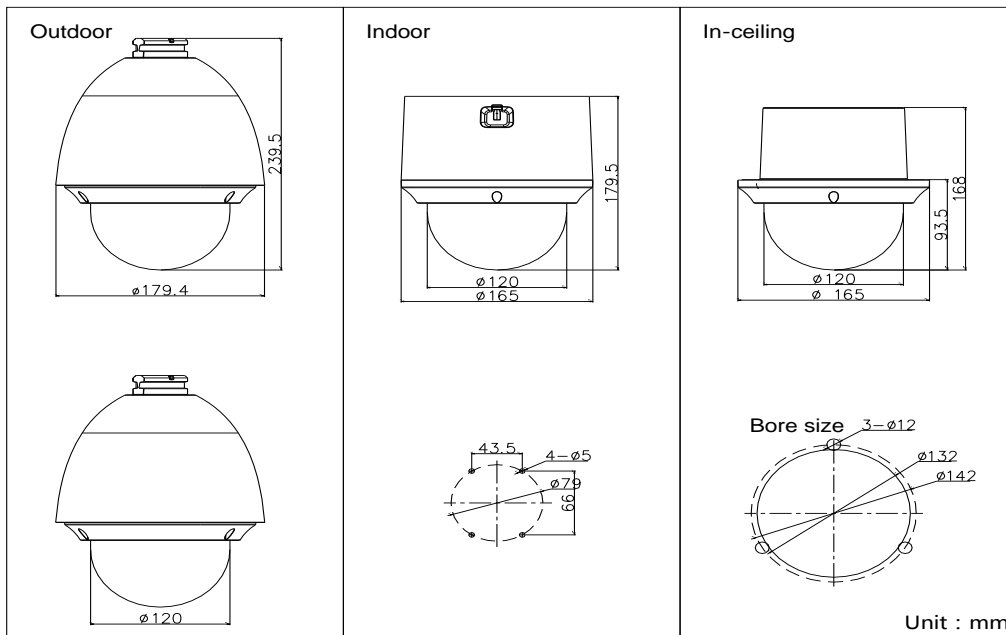

$\Phi 165 \times 179.5 \text{mm} (\Phi 6.50'' \times 7.07'')$ (Indoor) $\Phi 165 \times 168 \text{mm} (\Phi 6.50'' \times 6.61'')$ (In-ceiling)
	Weight (approx.)	2Kg (4.41lbs) (Outdoor) 2Kg (4.41lbs) (Indoor/In-ceiling)
	Mount Option (only suitable for outdoor dome)	Long-arm wall mount: DS-1602ZJ; Long-arm pendant mount: DS-1662ZJ; Short-arm pendant mount: DS-1661ZJ;

Dimensions

Order models

- DS-2AE4023-A, PAL, 24VAC, outdoor
- DS-2AE4023-A3, PAL, 24VAC, indoor
- DS-2AE4023N-A, NTSC, 24VAC, outdoor
- DS-2AE4023N-A3, NTSC, 24VAC, indoor

Accessories