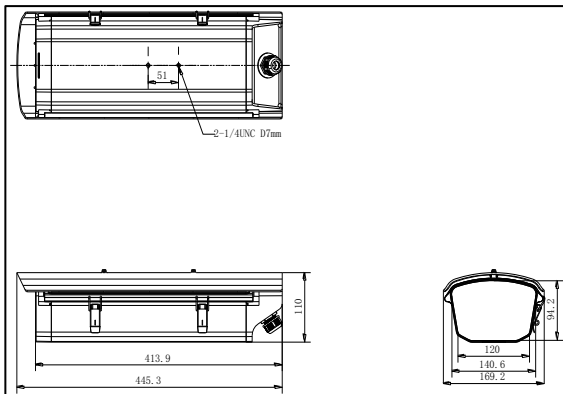

### Features:

- Adopt side-cover design for convenient installation and maintenance.
- Adopt stainless steel dual-hasps design, water-proof up to IP 67
- Partial glass silk print to protect imaging area
- Built-in automatic temperature control system to ensure stable running.

### Dimension: