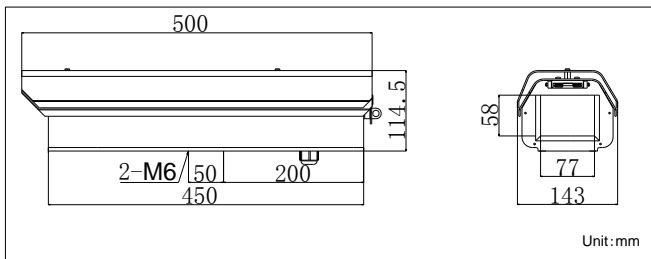

Order Model:

DS-1322HZ-H

Dimension:

Parameter:

Parameters	Model	DS-1322HZ-H
		Outdoor housing
Produce features		Contain heater, fan, sun shading cover
Working temperature		-40℃~+60℃
Window area(mm)		77×58
Automatic temperature control range		Heater on: 5°±5°; Heater off: 15°±5°(Fan operating) Fan on: 45°±5°; Fan off: 35°±5°
Power		AC 24V
Power consumption		55W
Protection level		IP66
Material		Main: aluminum alloy Window: glass
Dimension(mm)		143×114.5×500
Matching power supply		AC24V 3A power pack