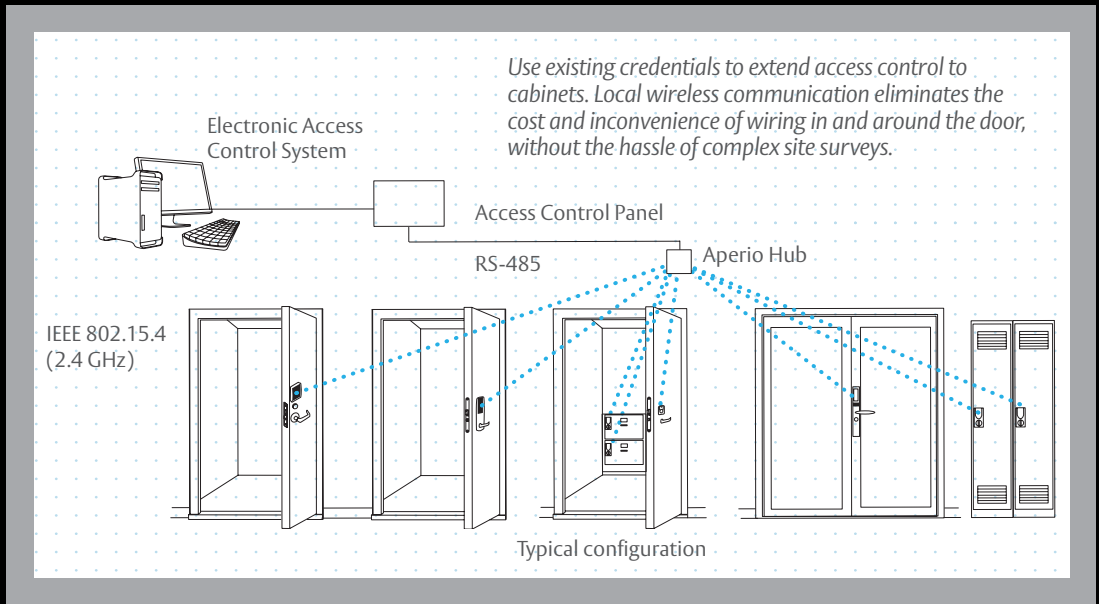

K100 Cabinet Lock

Wireless possibilities for online access control

ASSA ABLOY, the global leader in door opening solutions

Add cabinet security without adding another credential

The HES K100 wireless cabinet lock with Aperio™ technology makes it easy and cost effective to bring real-time access control to cabinets and drawers where audit trail and monitoring are becoming increasingly critical. It uses local wireless communication between the lock and an Aperio hub to connect to an access control system, eliminating the cost and difficulty of bringing integrated access control to the cabinet.

Redefining wireless access control

Aperio Technology

- Minimal field configuration for quick, easy wireless deployments that eliminate the cost and inconvenience of complex wireless site surveys
- Fully-encrypted AES 128 wireless communication between the K100 cabinet lock and Aperio hub; high security standardized communications ensures data security
- Global Aperio technology is ideal for companies who wish to deploy a standard infrastructure across multi-national locations
- Available across a range of locking hardware from ASSA ABLOY Group brands, Aperio provides the flexibility to address a variety of applications throughout your facility.