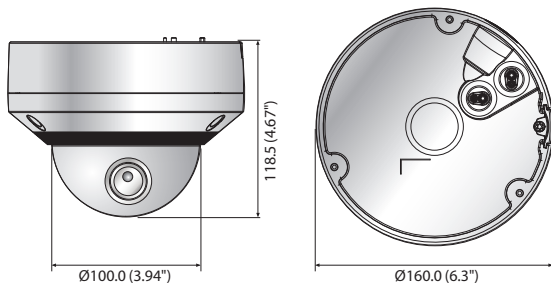

Dimensions

Unit : mm (inch)