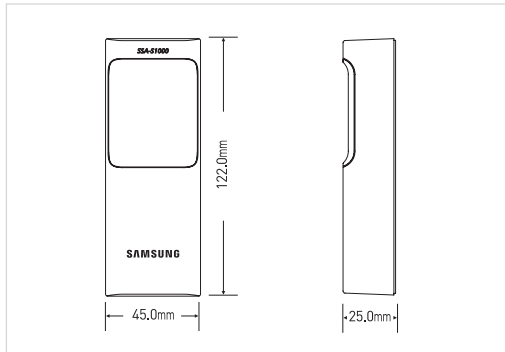

Dimensions

Unit : mm (inch)