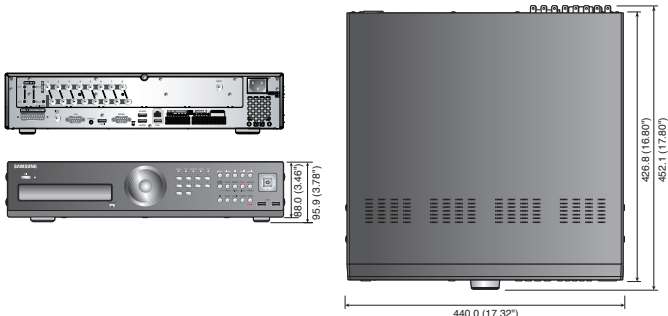

Dimensions

Unit : mm (inch)

		SRD-850DC
DISPLAY		
Video	Inputs	8 Composite video 0.5-1 Vp-p, 75 ohm automatic termination
	Resolution	NTSC : 704 x 480 / PAL : 704 x 576
	Frame Rate	NTSC : 240fps / PAL : 200fps
Live	Resolution	NTSC : 704 x 480 / PAL : 704 x 576
	Multi Screen Display	1 / 4 / 6 / 8 / 9 / 13 / PIP
PERFORMANCE		
Operating System	Embedded	Linux
	Compression	H.264
Recording	Record Rate	NTSC : Up to 60fps@704 x 480 / PAL : Up to 50fps@704 x 576 NTSC : Up to 120fps@704 x 240 / PAL : Up to 100fps@704 x 288 NTSC : Up to 240fps@352 x 240 / PAL : Up to 200fps@352 x 288
	Mode	NTSC : Manual, Schedule (Continuous / Event), Event (Pre / Post), Time lapse (0.9 / 1.9 / 3.8 / 7.5 / 15 / 30fps) PAL : Manual, Schedule (Continuous / Event), Event (Pre / Post), Time lapse (0.8 / 1.6 / 3.1 / 6.2 / 12.5 / 25fps)
	Overwrite Modes	Continuous
	Pre-alarm	Up to 30sec (5, 10, 20, 30sec)
Search & Playback	Post-alarm	Up to 6hour (5, 10, 20, 30sec, 1, 3, 5, 10, 20min, 1, 2, 3, 4, 5, 6hour)
	Search Mode	Date/Time, Event, Back up, Pos, Motion (*All search include preview function)
	Playback Function	Fast forward / backward, Slow forward / backward, Step forward / backward
Network	Transmission Speed	CIF 240/200fps
	Bandwidth	Up to 8Mbps, Unlimited (8M) / 2 / 1.5 / 1Mbps / 800 / 600 / 500 / 400 / 300 / 200 / 100 / 50kbps
	Bandwidth Control	Selectable
	Stream	H.264 (4CIF / 2CIF / CIF selectable)
	Max. Remote Users	Search 3 / Live unicast 10 / Live multicast 20
Protocol Support	TCP/IP, DHCP, PPPoE, SMTP, NTP, HTTP, DDNS, RTP, RTSP	
	Monitoring	NET-i viewer, SmartViewer, Webviewer
Smart Phone	Smart Phone	Android, i-Phone
	Protocol Support	RTSP/RTP (UDP), CGI, HTTP
	Transmission Speed	Wi-Fi : CIF Max. 4fps (Single channel) / CIF Max. 4fps (Quad channel) 3G : CIF Max. 4fps (Single channel) / CIF Max. 4fps (Quad channel)
Storage	Max. Remote Users	Live 1
	Internal HDD	Up to 5 SATA HDDs
	External HDD	Up to 2 expansion bay (Up to 4 HDD each)
Security	DVD Writer (Back up)	Yes
	USB (Back up)	3 USB ports
	File Format (Back up)	AVI, BU (DVR player), EXE (Include player)
Data Authentication	Password Protection	1 Admin, 10 Group, 20 User per 1 group, User can be assigned authority for function
	Watermark	
INTERFACE		
Monitors	VGA	1 VGA (800 x 600, 1024 x 768, 1280 x 1024)
	HDMI	480p / 720p / 1080p resolution
	Main Composite	1 BNC, 1 Vp-p, 75 ohm
	Spot Composite	Digital spot (1 BNC, 1 Vp-p, 75 ohm), support multi screen and camera title
Audio	Loop Outputs	8
	Inputs / Output	8CH line in (Built-in 4CH, option : audio extension cable) / 1CH line out
	Compression	ADPCM
Alarm	Sampling Rate	16KHz
	Inputs / Output	Terminal 8 inputs (NO/NC) / Terminal 4 relay outputs (NO/NC), Rating : 30V DC / 2A, 125V AC / 0.5A
Connections	Remote Notification	Notification via e-mail
	Ethernet	1 RJ-45 10/100/1000 Base-T
	Serial Interface	RS-232/RS-485 for PTZ, Samsung system keyboard
	USB	USB 2.0, 3 ports
	eSATA	2 External SATA ports
Protocol Support	Application Support	Mouse, Remote controller
		Samsung-T/E, Pelco-D/P, Panasonic, Phillips, AD, DIAMOND, ERNA, KALATEL, VCL TP, Vicon
		PTZ control via coaxial cable [Samsung CCVC, Pelco-C (Coaxitron)]
GENERAL		
Electrical	Input Voltage / Current	100 ~ 240V AC ±10%, 50/60Hz, Autoranging
	Power Consumption	Max. 60W (With 1x HDD)
Environmental	Operating Temperature / Humidity	+0°C ~ +40°C (+32°F ~ +104°F) / 20% ~ 85% RH
	Dimensions (WxHxD)	440.0 x 88.0 x 426.8mm (17.32" x 3.46" x 16.80")
Mechanical	Weight (With hard disks)	Approx. 7.5Kg (16.53 lb)
	Rack Mount Kit	2ea
Language		Korean, Japanese, Chinese, English, French, German, Spanish, Italian, Russian, Polish, Czech, Turkish, Netherlands, Portuguese, Swedish, Danish, Thailandais, Rumanian, Serbian, Croatian, Hungarian, Greek (22 Language)