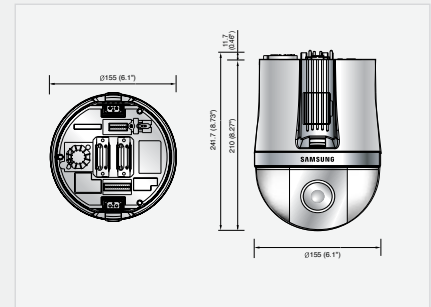

Dimensions

Unit : mm (inch)