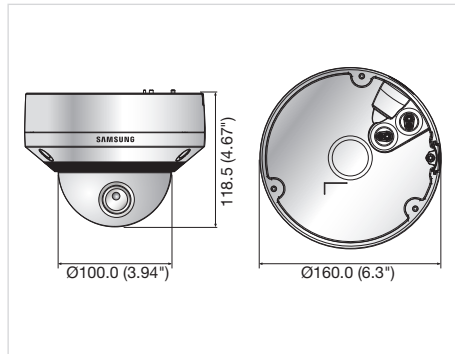

## Key Features

- 30fps@2,048 x 1,536 / 60fps@1,920 x 1,080
- Simple focus (Motorized VF), P-Iris
- Day&Night (ICR), Enhanced DIS, Defog
- 3M real-time WDR (Max. 120dB)
- Color : 0.1Lux (F1.2, 50IRE)  
B/W : 0Lux (IR LED on)
- Built-in SD/SDHC/SDXC memory slot
- Multi-crop streaming
- IP66 / IK10

## Dimensions

Unit : mm (inch)