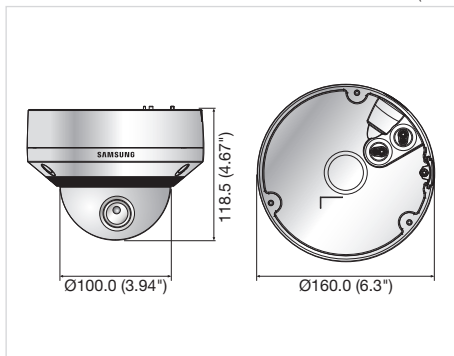

Dimensions

Unit : mm (inch)