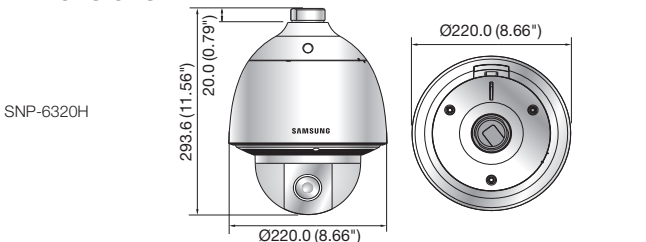

SNP-6320H/6320

2Megapixel Full HD 32x Network PTZ Dome Camera

SNP-6320H

SNP-6320

Key Features

- Max. 2M (1920 x 1080) resolution
- 16 : 9 Full HD (1080p) resolution support
- 4.44 ~ 142.6mm (32x) optical zoom, 16x digital zoom
- H.264, MJPEG dual codec, Multiple streaming
- Day & Night (ICR), WDR (120dB)
- Auto tracking, Intelligent video analytics
- PoE+, SD/SDHC/SDXC memory slot, Bi-directional audio support
- IP66 / IK9 (SNP-6320H), IK10 (SNP-6320 + SHP-3701H only)

Dimensions

Unit : mm (inch)

Accessories (Optional)

* Data recorded on an SD memory card may be lost or damaged by data access during power-off, mechanical shock, memory card detachment, or other operations. Data loss or damage can also occur when a memory card reaches end of life, which varies according to operational conditions. No guarantee is given against damage (including passive damage).