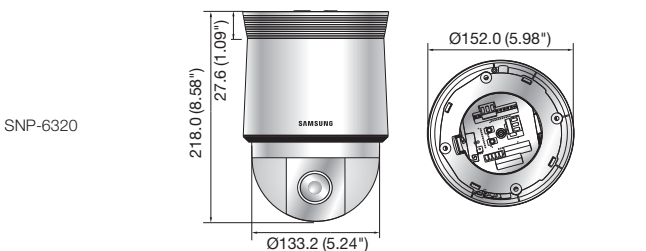

SNP-6320H/6320

2Megapixel Full HD 32x Network PTZ Dome Camera

SNP-6320H

SNP-6320

Key Features

- Max. 2M (1920 x 1080) resolution
- 16 : 9 Full HD (1080p) resolution support
- 4.44 ~ 142.6mm (32x) optical zoom, 16x digital zoom
- H.264, MJPEG dual codec, Multiple streaming
- Day & Night (ICR), WDR (120dB)
- Auto tracking, Intelligent video analytics
- PoE+, SD/SDHC/SDXC memory slot, Bi-directional audio support
- IP66 / IK9 (SNP-6320H), IK10 (SNP-6320 + SHP-3701H only)

Dimensions

Unit : mm (inch)

Accessories (Optional)

* Data recorded on an SD memory card may be lost or damaged by data access during power-off, mechanical shock, memory card detachment, or other operations. Data loss or damage can also occur when a memory card reaches end of life, which varies according to operational conditions. No guarantee is given against damage (including passive damage).