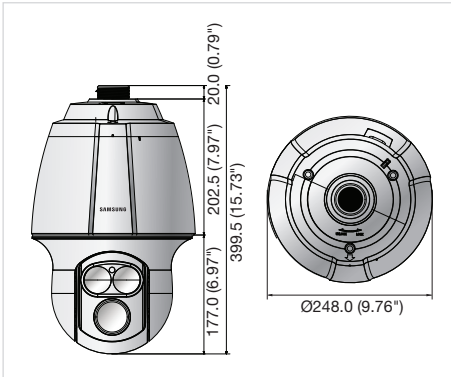

Dimensions

Unit : mm (inch)