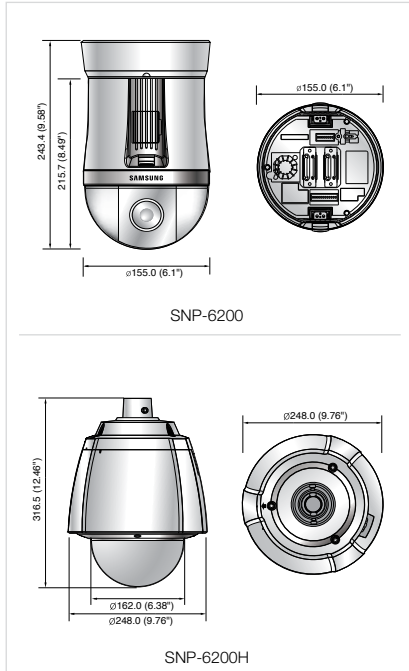

Dimensions

Unit : mm (inch)