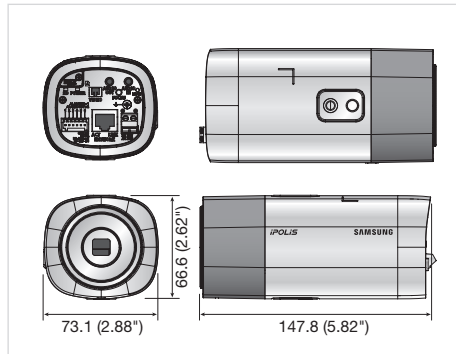

Dimensions

Unit : mm (inch)

Accessory (Optional)

VIDEO	
Imaging Device	1/2.8" PS Exmor 3.2M CMOS
Total Pixels	2,065(H) x 1,565(V)
Effective Pixels	2,065(H) x 1,553(V)
Scanning System	Progressive
Min. Illumination	Color : 0.1Lux (F1.2, 50IRE), 0.01Lux (30fps, 1sec, 50IRE), B/W : 0.01Lux (F1.2, 50IRE)
S / N Ratio	50dB
Video Output	CVBS : 1.0 Vp-p / 75Ω composite, 720 x 480(N), 720 x 576(P), for installation DIP connector type
LENS	
Focus Control	Simple focus / Manual, Remote control via network (Manual, Simple focus, Day & Night)
Lens Type	Manual / DC auto iris, P-Iris
Mount Type	C / CS
OPERATIONAL	
Camera Title	Off / On (Displayed up to 45 characters)
Day & Night	Auto (ICR) / Color / B/W / External / Schedule
Backlight Compensation	Off / BLC
Wide Dynamic Range	120dB
Contrast Enhancement	SSDR (Samsung Super Dynamic Range) (Off / On)
Digital Noise Reduction	SSNRIII (2D+3D noise filter) (Off / On)
Digital Image Stabilization	Off / On
Defog	Off / Auto / Manual
Motion Detection	Off / On (4 zones with 4 points polygonal)
Privacy Masking	Off / On (32zones with 4points of polygonal)
Gain Control	Off / Low / Middle / High / Manual
White Balance	ATW / AWC / Manual / Indoor / Outdoor
Electronic Shutter Speed	Minimum / Maximum / Anti flicker (1 ~ 1/12,000sec)
Flip / Mirror	Off / On
Intelligent Video Analytics	Tampering, Virtual line, Enter / Exit, Appear / Disappear, Audio detection, Face detection with metadata
Alarm I/O	Input 1ea / Output 1ea
Remote Control Interface	RS-485
RS-485 Protocol	Samsung-T/E, Pelco-P/D, SunGjin
Alarm Triggers	Motion detection, Tampering, Audio detection, Face detecton, Video analytics, Alarm input
Alarm Events	File upload via FTP and E-mail, Notification via E-mail, TCP and HTTP Local storage (SD/SDHC/SDXC) recording at Network disconnected & Event (Alarm triggers), External output
NETWORK	
Ethernet	RJ-45 (10/100BASE-T)
Video Compression Format	H.264 (MPEG-4 part 10/AVC), MJPEG
Resolution	2048 x 1536, 1920 x 1080, 1600 x 1200, 1280 x 1024, 1280 x 960, 1280 x 720, 1024 x 768, 800 x 600, 800 x 450, 640 x 480, 640 x 360, 320 x 240, 320 x 180
Max. Framerate	H.264 : Max. 30fps@2048 x 1536, Max 60fps@the other resolutions MJPEG : Max. 10fps@2048 x 1536, 1920 x 1080, 1600 x 1200, 1280 x 1024, 1280 x 960, 1280 x 720, 1024 x 768 Max. 30fps@800 x 600, 800 x 450, 640 x 480, 640 x 360, 320 x 240, 320 x 180
Smart Codec	Built-in (Area-based : 5ea, Face detection mode)
Video Quality Adjustment	H.264 : Compression level, Target bitrate level control, MJPEG : Quality level control
Bitrate Control Method	H.264 : CBR or VBR, MJPEG : VBR
Streaming Capability	Multiple streaming (Up to 10 profiles)
Audio I/O	Mic(Line)-in / Built-in mic selectable via UI, Line-out (Mono, 1Vrms) 2.5V DC (4mA) powered 2K Ohm
Audio Compression Format	G.711 u-law / G.726 selectable, G.726 (ADPCM) 8KHz, G.711 8KHz G.726 : 16Kbps, 24Kbps, 32Kbps, 40Kbps
Audio Communication	Bi-directional audio
IP	IPv4, IPv6
Protocol	TCP/IP, UDP/IP, RTP(UDP), RTP(TCP), RTCP, RTSP, NTP, HTTP, HTTPS, SSL, DHCP, PPPoE, FTP, SMTP, ICMP, IGMP, SNMPv1/v2c/v3(MIB-2), ARP, DNS, DDNS, QoS, PIM-SM, UPnP, Bonjour
Security	HTTPS(SSL) login authentication, Digest login authentication IP address filtering, User access log, 802.1x authentication
Streaming Method	Unicast / Multicast
Max. User Access	15 users at unicast mode
Memory Slot	micro SD/SDHC/SDXC Motion images recorded in the SDXC/SDHC/SD memory card can be downloaded
Application Programming Interfac	ONVIF profile S, HTTP API v2.0, S/NP 1.2
Webpage Language	English, French, German, Spanish, Italian, Chinese, Korean, Russian, Japanese, Swedish, Danish, Portuguese, Turkish, Polish, Czech, Rumanian, Serbian, Dutch, Croatian, Hungarian, Greek, Norwegian, Finnish
Web Viewer	Supported OS : Windows XP / VISTA / 7 / 8, MAC OS X 10.7 Supported Browser : Microsoft Internet Explorer (Ver. 11, 10, 9, 8), Mozilla Firefox (Ver. 19, 18, 17, 16, 15, 14, 13, 12, 11, 10, 9), Google Chrome (Ver. 25, 24, 23, 22, 21, 20, 19, 18, 17, 16, 15), Apple Safari (Ver. 6.0.2(Mac OS X 10.8, 10.7 only), 5.1.7) * Mac OS X only
Central Management Software	SmartViewer
ENVIRONMENTAL	
Operating Temperature / Humidity	-10°C ~ +55°C (+14°F ~ +131°F) / Less than 90% RH
Storage Temperature / Humidity	-30°C ~ +60°C (-22°F ~ +140°F) / Less than 90% RH
ELECTRICAL	
Input Voltage / Current	24V AC, 12V DC, PoE (IEEE802.3af class3)
Power Consumption	Max. 13.1W (24V AC, 50 ~ 60Hz), Max. 11.1W (12V DC), Max. 12.6W (PoE, Class3)
MECHANICAL	
Color / Material	Black, Ivory / Aluminium, Plastic
Dimensions (WxHxD)	73.1 x 66.6 x 147.8mm (2.88" x 2.62" x 5.82")
Weight	550g (1.21 lb)