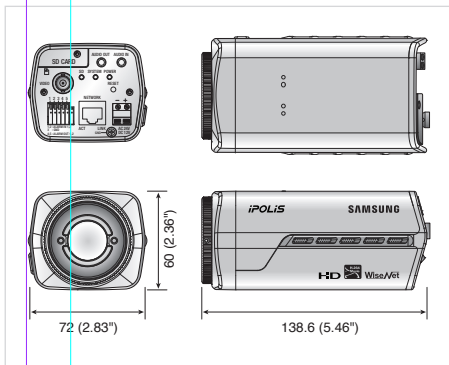

Dimensions

Unit : mm (inch)