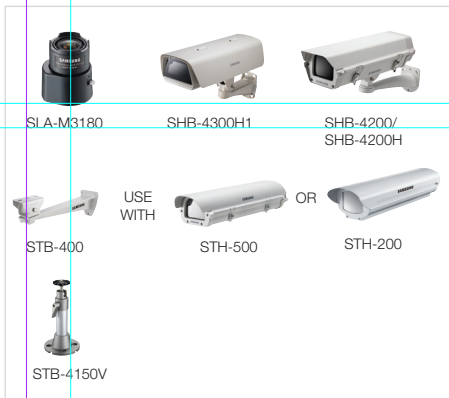

Available Lenses / Accessories (optional):

Specifications

SNB-5000N/P

VIDEO	
Imaging Device	1/3" 1.3M PS CMOS
Total Pixels	1,384(H) x 1,076(V)
Effective Pixels	1,329(H) x 1,049(V)
Scanning System	Progressive
Min. Illumination	Color : 0.3Lux (F1.2, 50IRE), 0.005Lux (Sens-up 60x) B/W : 0.01Lux (F1.2, 50IRE), 0.0002Lux (Sens-up 60x)
S / N Ratio	50dB
Video Output	CVBS : 1.0 Vp-p / 75Ω composite, 704 x 480(N), 704 x 576(P), for installation
LENS	
Lens Type	Manual / DC auto iris
Mount Type	C / CS
OPERATIONAL	
Camera Title	Off / On (Displayed up to 15 characters)
Day & Night	Auto (ICR) / Color / B/W
Backlight Compensation	Off / BLC / HLC
Contrast Enhancement	SSDR (Samsung Super Dynamic Range) (Off / On)
Digital Noise Reduction	SSNR/II (2D+3D noise filter) (Off / On)
Motion Detection	Off / On (4 programmable zones)
Privacy Masking	Off / On (12 programmable zones)
Sens-up (Frame Integration)	Off / Auto (2x ~ 60x)
Gain Control	Off / Low / Medium / High / Manual
White Balance	ATW / AWC / Manual / Indoor / Outdoor
Electronic Shutter Speed	Auto / A.FLK / Manual (1/30 ~ 30,000sec)
Flip / Mirror	Off / On
Intelligent Video Analytics	Scene change, Virtual line, Enter / Exit, Appear / Disappear
Alarm I/O	Input 1ea / Output 1ea (Relay)
NETWORK	
Ethernet	RJ-45 (10/100BASE-T)
Video Compression Format	H.264, MPEG-4, MJPEG
Resolution	1280 x 1024, 1280 x 720P (HD), 800 x 600, 640 x 480, 320 x 240
Max. Framerate	22fps (1280 x 1024), 30fps (720P HD)
Video Quality Adjustment	H.264, MPEG-4 : Compression level, Target bitrate level control MJPEG : Quality level control
Bitrate Control Method	H.264, MPEG-4 : CBR or VBR, MJPEG : VBR
Streaming Capability	Multiple streaming (Up to 10 profiles)
Audio I/O	Mic / Line in, Line out
Audio Compression Format	G.711 u-law
Audio Communication	Bi-directional audio
IP	IPv4, IPv6
Protocol	TCP/IP, UDP/IP, RTP(UDP), RTP(TCP), RTSP, NTP, HTTP, HTTPS, SSL, DHCP, PPPoE FTP, SMTP, ICMP, IGMP, SNMPv1/v2c/v3(MIB-2), ARP, DNS, DDNS, ONVIF
Security	HTTPS(SSL) login authentication, Digest login authentication, IP address filtering, User access log
Streaming Method	Unicast / Multicast
Max. User Access	10 users at unicast mode
Memory Slot	SD/SDHC memory slot
ONVIF Conformance	Yes
Webpage Language	English, French, German, Spanish, Italian, Chinese, Korean, Russian, Japanese, Swedish, Danish, Portuguese, Turkish, Polish, Czech, Rumanian, Serbian, Dutch, Croatian, Hungarian, Greek
Web Viewer	Supported OS : Windows XP / VISTA / 7, MAC OS Supported Browser : Internet Explorer 6.0 or Higher, Firefox, Google Chrome, Apple Safari
Central Management Software	NET-i viewer
ENVIRONMENTAL	
Operating Temperature / Humidity	-10°C ~ +50°C (+14°F ~ +122°F) / 20% ~ 80% RH
ELECTRICAL	
Input Voltage	12V DC, 24V AC, PoE (IEEE802.3af)
Power Consumption	Max. 6W
MECHANICAL	
Color / Material	Dark gray / Metal
Dimensions (WxHxD)	72.0 x 60.0 x 138.8mm (2.83" x 2.36" x 5.39")
Weight	440g (0.97 lb)