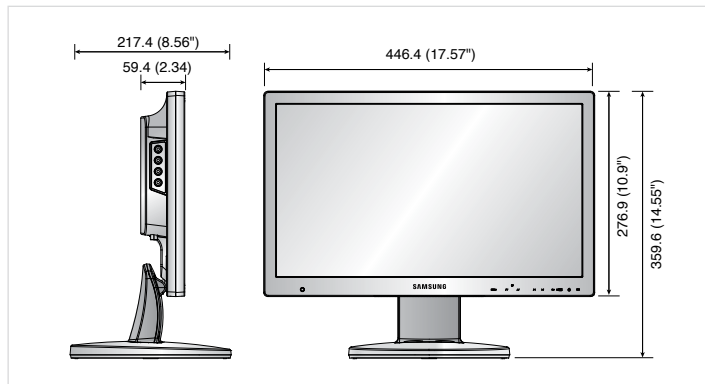

Dimensions

Unit : mm (inch)