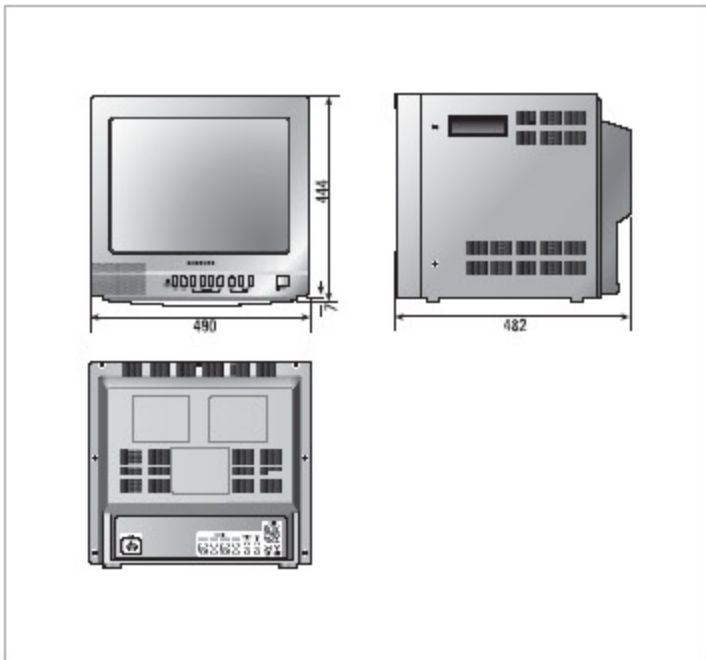

Dimensions (unit:mm)