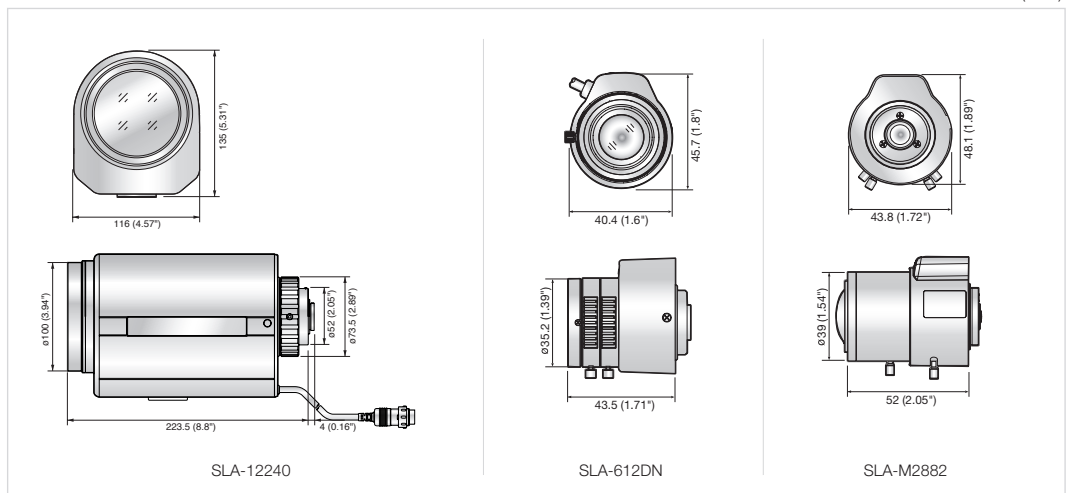

Dimensions

Unit : mm (inch)

The Eco mark represents Samsung Techwin's will to create environment-friendly products, and indicates that the product satisfies the EU RoHS Directive.

Design and specifications are subject to change without notice.

SAMSUNG TECHWIN CO., LTD.

145-3, Sangdaewon 1-dong, Jungwon-gu, Seongnam-si, Gyeonggi-do Korea 462-703
Tel : +82-31-740-8151~8 Fax : +82-31-740-8145
www.samsungcctv.com

■ DISTRIBUTED BY