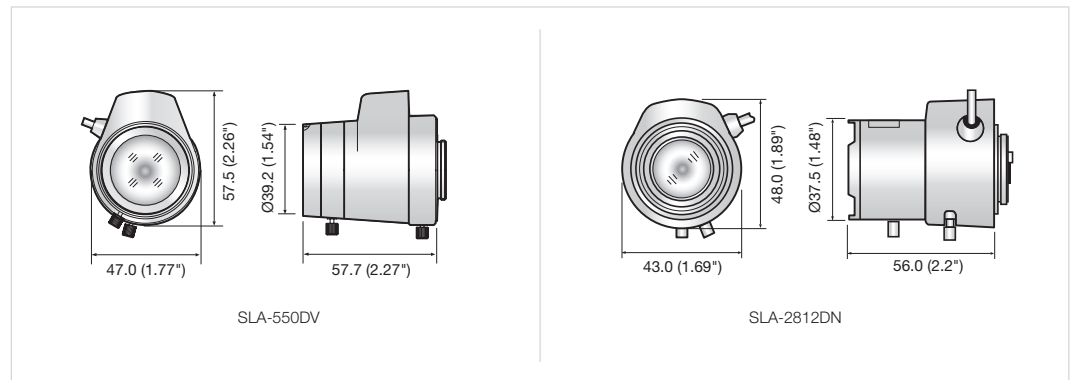

Dimensions

Unit : mm (inch)

The Eco mark represents Samsung Techwin's will to create environment-friendly products, and indicates that the product satisfies the EU RoHS Directive.

Design and specifications are subject to change without notice.

SAMSUNG TECHWIN CO., LTD.
701, Sampyeong-dong, Bundang-gu, Seongnam-si, Gyeonggi-do Korea 463-400
Tel : +82-70-7147-8741~8749, 8752~8760 Fax : +82-31-8018-3745
www.samsungsecurity.com www.samsungcctv.com

■ DISTRIBUTED BY