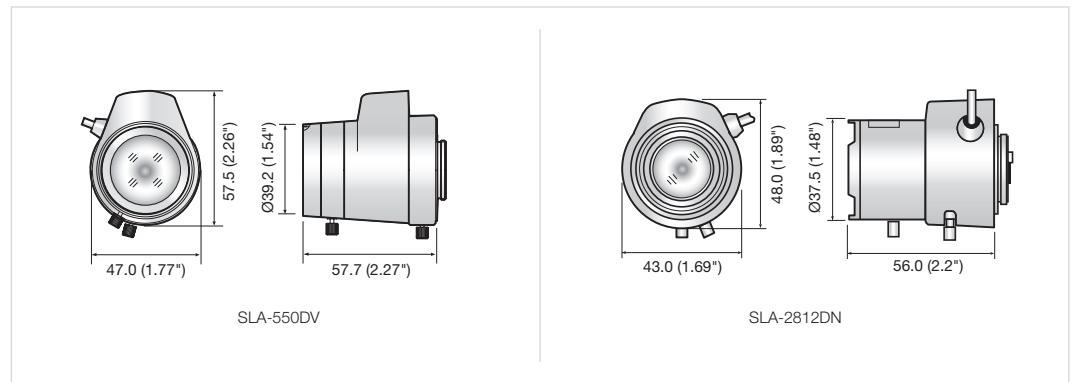

Dimensions

Unit : mm (inch)