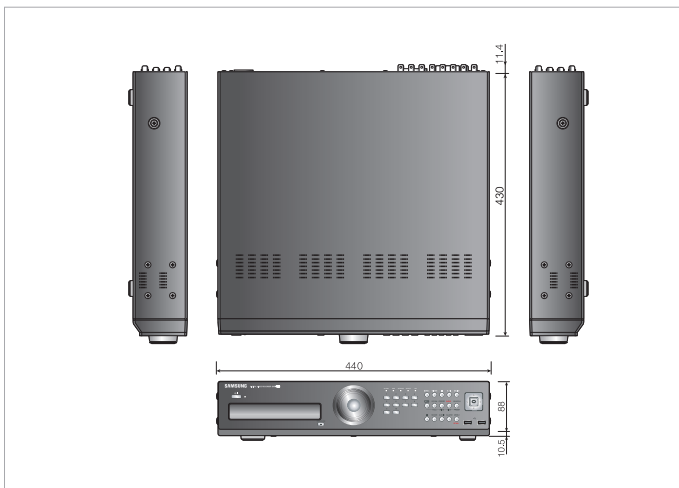

Dimensions (unit:mm)

Front / Rear Panel

Specifications

Model		SHR-7080	SHR-7082	
Video	Input	8 Channels		
	Output	Composite	2 Channels(Normal 1ch ,SPOT 1ch)	
		VGA	800 x 600 / 1024 x 768 / 1280 x 1024 (60Hz)	
HDMI	1080P			
Audio	Input / Output	8Ch / 1Ch		
Recording	Audio CH	8Ch		
	Resolution & Frame Rate	NTSC : CIF(352x240):240ips Half D1(704x240):120ips D1(704x480):60ips PAL : CIF(352x288):200ips Half D1(704x288):100ips D1(704x576):50ips		
Play Back	Resolution & Frame Rate	NTSC : CIF(352x240):240ips Half D1(704x240):120ips D1(704x480):60ips PAL : CIF(352x288):200ips Half D1(704x288):100ips D1(704x576):50ips		
Storage	Internal	Without DVD-RW:HDD Max 6.3TB(500GB x 6)	With DVD-RW: HDD Max 5.2TB(500GB x 5)	
	Extended I/F	SATA I/F(2Port) / 1Port:Max 4 HDD I/F / Max 4TB I/F(500GBx8)		
Network	Interface	LAN 1 port(10/100/1000 Base-T Ethernet)		
	Protocol	ADSL(PPPoE), DHCP, DNS, NTP		
Control	RS-485	1 port		
	Support Mouse	Support(USB)		
Backup	DVD-RW	-	DVD RW(-R,+R,-RW,+RW)	
	USB	USB 2.0(3 ports)		
	Back up Viewer Format	AVI / Power Player (Include Player)		
Client S/W	Support OS	Windows 2000, Windows XP, Windows Vista		
	Web Viewer	Support Live / REC / Search		
	Remote Viewer	Net-i		
Power Requirement	AC 100~230V, 50/60Hz / 60W			
Power Consumption	approx 70W			
Operating Temperature	0°C ~ 40°C			
Operating Humidity	20% ~ 85% RH			
Dimensions	440(W) x 88(H) x 430(D)mm			
Weight	7.7kg