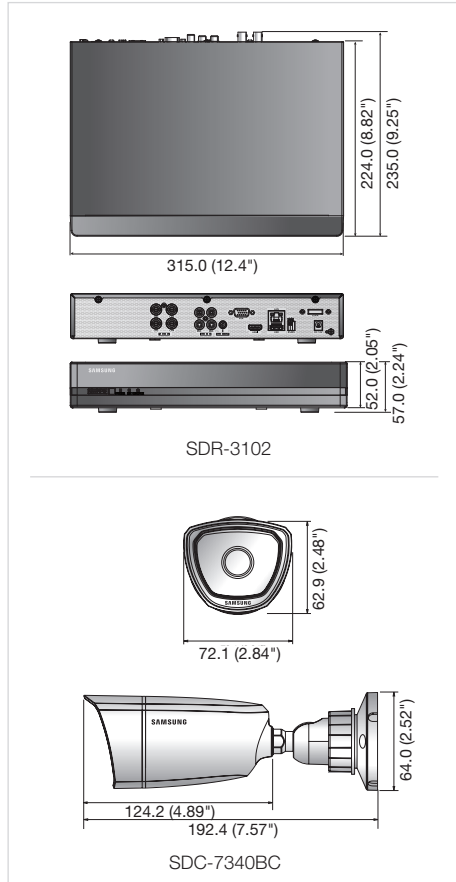

SDS-P3042

Dimensions

Unit : mm (inch)

Kit Contents

- DVR (SDR-3102)
- Camera (SDC-7340BC) 4pcs
- Remote Control / Battery / Mouse
- Adapter / Power Cord
- 60ft BNC Camera Cable 4pcs
- CD (Smart Viewer, User Manual)
- Quick Guide / Network Cable
- HDMI Cable