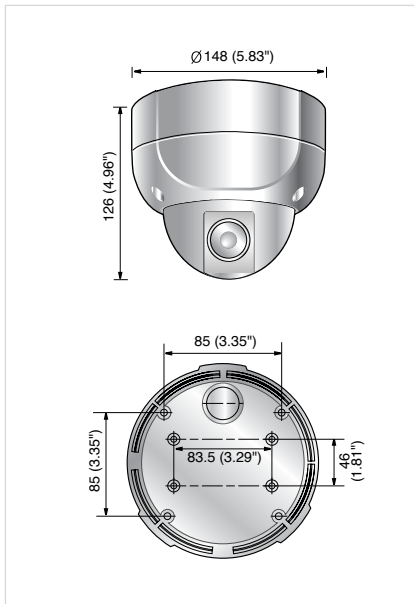

Dimensions

Unit : mm (inch)