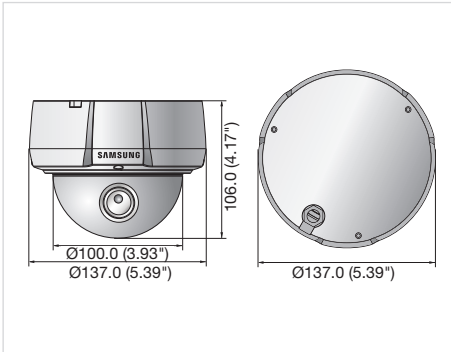

Dimensions

Unit : mm (inch)