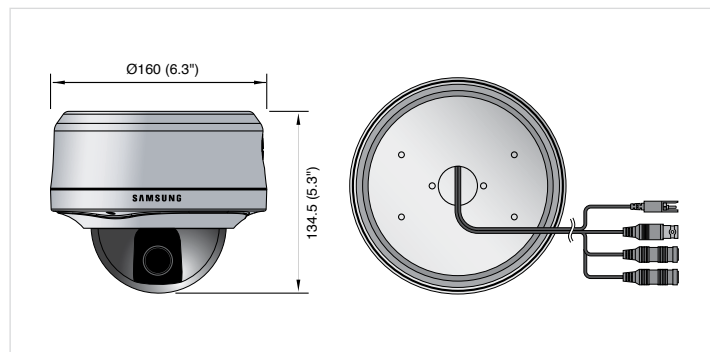

Dimensions

Unit : mm (inch)