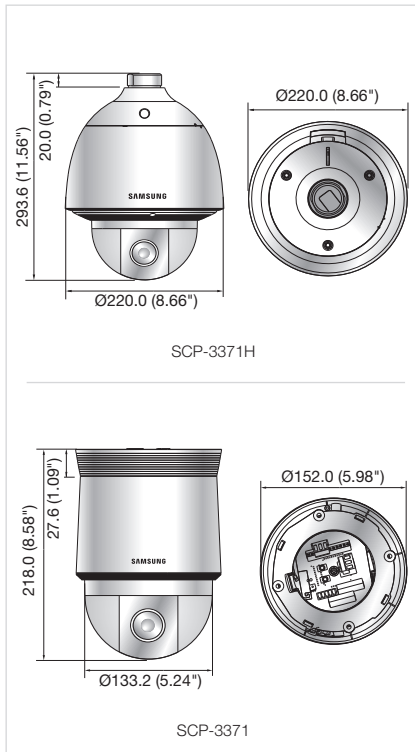

Dimensions

Unit : mm (inch)

The Eco mark represents Samsung Techwin's will to create environment-friendly products, and indicates that the product satisfies the EU RoHS Directive.