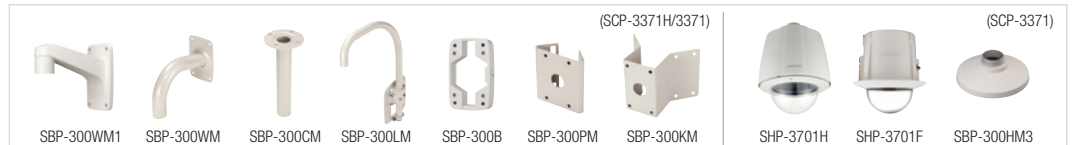

Accessories (Optional)

Design and specifications are subject to change without notice.

■ DISTRIBUTED BY

SAMSUNG TECHWIN

SAMSUNG TECHWIN CO., LTD.

701, Sampyeong-dong, Bundang-gu, Seongnam-si, Gyeonggi-do Korea 463-400
Tel : +82-70-7147-8741~8749, 8752~8760 Fax : +82-31-8018-3745
www.samsungsecurity.com www.samsungcctv.com

SAMSUNG TECHWIN AMERICA INC.

SAMSUNG TECHWIN EUROPE LTD.