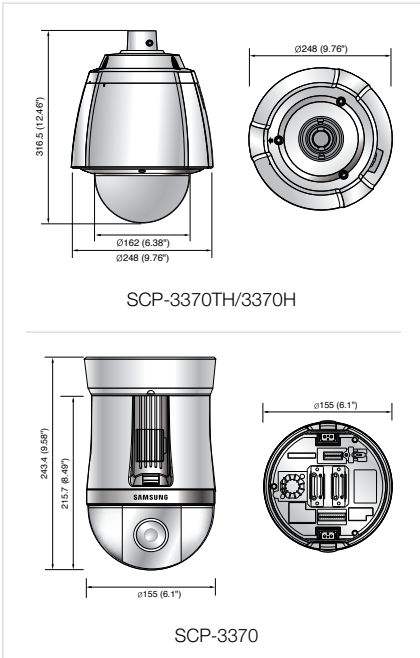

1/4" 37x High Resolution WDR PTZ Dome Camera

SCP-3370TH/3370H/3370

Dimensions

Unit : mm (inch)

Specifications

	SCP-3370THN/3370HN/3370N	SCP-3370THP/3370HP/3370P
VIDEO		
Imaging Device	1/4" Ex-view HAD CCD	
Total Pixels	811(H) x 508(V)	795(H) x 596(V)
Effective Pixels	768(H) x 494(V)	752(H) x 582(V)
Scanning System	2 : 1 Interlace	
Synchronization	Internal / Line lock	
Frequency	H : 15.734KHz / V : 59.94Hz	H : 15.625KHz / V : 50Hz
Horizontal Resolution	Color : 600TV lines	
Min. Illumination	Color : 0.7Lux@F1.6 (50IRE), 0.001Lux (Sens-up, 512x), B/W : 0.07Lux@F1.6 (50IRE), 0.0001Lux (Sens-up, 512x)	
S / N Ratio	52dB (AGC off, Weight on)	
Video Output	CVBS : 1.0 Vp-p / 75Ω composite	
LENS		
Focal Length (Zoom Ratio)	3.5 ~ 129.5mm (Optical 37x)	
Max. Aperture Ratio	1 : 1.6(Wide) ~ 3.9(Tele)	
Angular Field of View	H : 55.5°(Wide) ~ 1.59°(Tele) / V : 42.5°(Wide) ~ 1.19°(Tele)	
Min. Object Distance	1.8m (5.91ft)	
Focus Control	Auto / Manual / One shot	
Zoom Movement Speed	2.8sec	
PAN / TILT		
Pan Range	360° Endless	
Pan Speed	Preset : 600°/sec, Manual : 0.024°/sec ~ 120°/sec (Proportional zoom ratio)	
Tilt Range	-5° ~ 185°	
Tilt Speed	Preset : 600°/sec, Manual : 0.024°/sec ~ 120°/sec (Proportional zoom ratio)	
Preset	255	
Preset Accuracy	±0.1°	
Auto Tracking	Yes (SCP-3370TH only)	
OPERATIONAL		
On Screen Display	English, Japanese, Spanish, French, Portuguese, Taiwanese, Korean	English, French, German, Spanish, Italian, Chinese, Russian, Polish, Czech, Turkish, Portuguese
Camera Title	Off / On (Displayed 12 characters)	
Day & Night	Auto (ICR) / External / Color / B/W	
Backlight Compensation	BLC / HLC / Off / WDR	
Wide Dynamic Range	128x	160x
Contrast Enhancement	SSDR (Off / On)	
Digital Noise Reduction	SSNR III (Off / On)	
Digital Image Stabilization	Off / On	
Motion Detection	Built-in	
Privacy Masking	Off / On (8 programmable zones)	
Sens-up (Frame Integration)	2x ~ 512x	
Gain Control	Off / Low / Medium / High / Manual	
White Balance	ATW / Outdoor / Indoor / Manual / AWC (1,700K ~ 11,000K)	
Electronic Shutter Speed	1/60 ~ 1/120,000sec	1/50 ~ 1/120,000sec
Digital Zoom	Off / On (1x ~ 16x)	
Digital Flip	Off / On	
VPS	Off / On	
Intelligent Video	Off / Detection / Tracking / Fixed_Moved	
PIP	Off / On	
Schedule	Day / Time	
Alarm	8 In 3 Out	
Communication	Coaxial control (SPC-300 compatible), RS-485	
Protocol	Coax : Pelco-C (Coaxitron), RS-485 : Samsung-T/E, Pelco-D/P, Panasonic, Bosch, Honeywell, Vicon, AD, GE	
ENVIRONMENTAL		
Operating Temperature / Humidity	-50°C ~ +50°C (-58°F ~ +122°F) / Less than 90% RH : SCP-3370TH/3370H -10°C ~ +50°C (+14°F ~ +122°F) / 20% ~ 80% RH : SCP-3370	
Ingress Protection	IP66 : SCP-3370TH/3370H	
ELECTRICAL		
Input Voltage / Current	24V AC ±10%	
Power Consumption	Max. 15W / 60W (Fan & heater on) : SCP-3370TH/3370H, Max. 15W : SCP-3370	
MECHANICAL		
Color / Material	Ivory / Aluminum, Plastic (Dome cover : Clear)	
Dimensions (WxH)	Ø248.0 x 316.5mm (Ø9.76" x 12.46") : SCP-3370TH/3370H, Ø155.0 x 243.4mm (Ø6.1" x 9.58") : SCP-3370	
Weight	4.5Kg (9.92 lb) : SCP-3370TH/3370H, 2Kg (4.41 lb) : SCP-3370