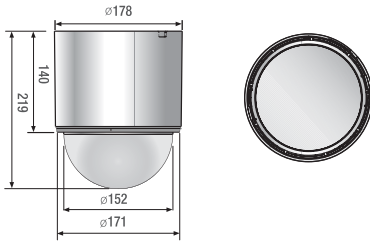

SCP-3250/2250

Specifications