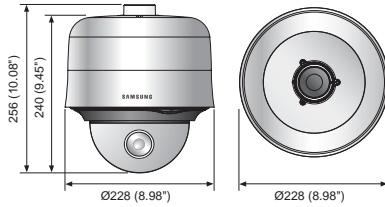

Dimensions

Unit : mm (inch)

SCP-3250H/2250H