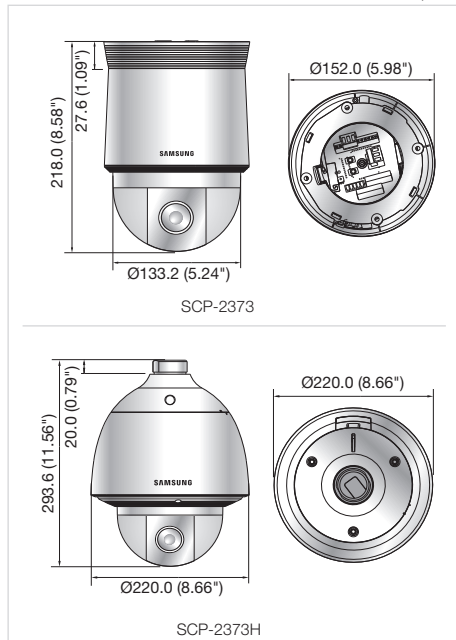

Dimensions

Unit : mm (inch)