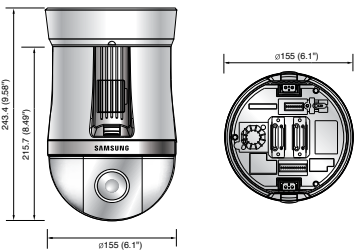

Dimensions

Unit : mm (inch)

SCP-2370/2330/2270