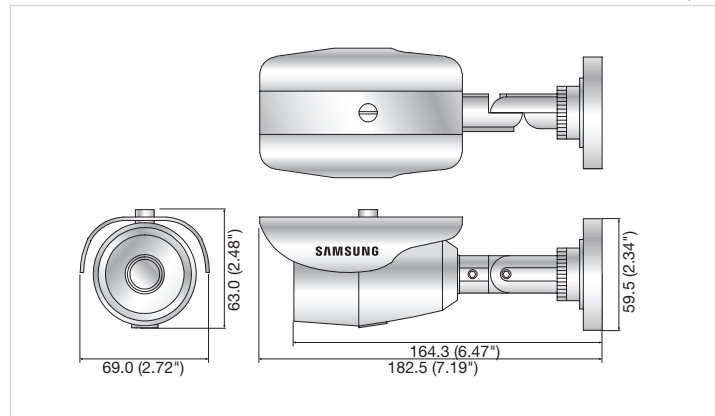

Impressive Cost Performance Ratio

SCO-2040R

High Resolution Small IR One-Body Camera

- High resolution of 650TV lines
- Min. Illumination 0Lux (IR LED on), IR distance 25m
- Built-in fixed lens (8mm)
- DNR, 12V DC, IP66

High Resolution Small IR Dome Camera

SCO-2030R/2040R

Specifications

SCO-2040RN	
VIDEO	
Imaging Device	1/3" CMOS
Total Pixels	680(H) x 512(V)
Scanning System	2 : 1 Interlace
Synchronization	Internal
Frequency	H : 15.734Hz / V : 59.94Hz
Horizontal Resolution	Color : 650TV lines
Min. Illumination	0Lux (IR LED on)
S / N Ratio	46dB (AGC off, Weight on)
Video Output	CVBS : 1.0 Vp-p / 75Ω composite
LENS	
Focal Length (Zoom Ratio)	8mm (Fixed)
Max. Aperture Ratio	F2.0
Angular Field of View	H : 38.5° / V : 32.6° / D : 45° :
Min. Object Distance	0.2m (0.66ft)
Lens Type	Fixed
Mount Type	Board type
OPERATIONAL	
Day & Night	Auto
Digital Noise Reduction	Auto
Gain Control	Auto
White Balance	Auto (3,200°K ~ 6,500°K)
Shutter Mode	Auto (Rolling shutter)
IR Distance	25m (IR LED 15ea)
ENVIRONMENTAL	
Operating Temperature / Humidity	0°C ~ +40°C (+32°F ~ +104°F) / 20% ~ 85% RH
ELECTRICAL	
Input Voltage / Current	12V DC
Power Consumption	Max. 2.2W
MECHANICAL	
Color / Material	Dark gray / Plastic
Dimensions (WxHxD)	69.0 x 63.0 x 182.5mm (2.72" x 2.48" x 7.19")
Weight	300g (0.66 lb)

Dimensions

Unit : mm (inch)

The Eco mark represents Samsung Techwin's will to create environment-friendly products, and indicates that the product satisfies the EU RoHS Directive.

Design and specifications are subject to change without notice.