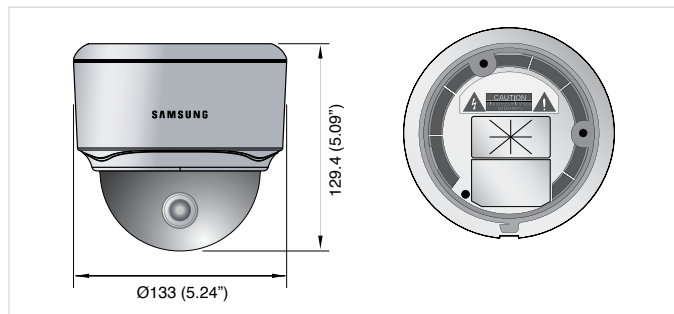

Dimensions

Unit : mm (inch)